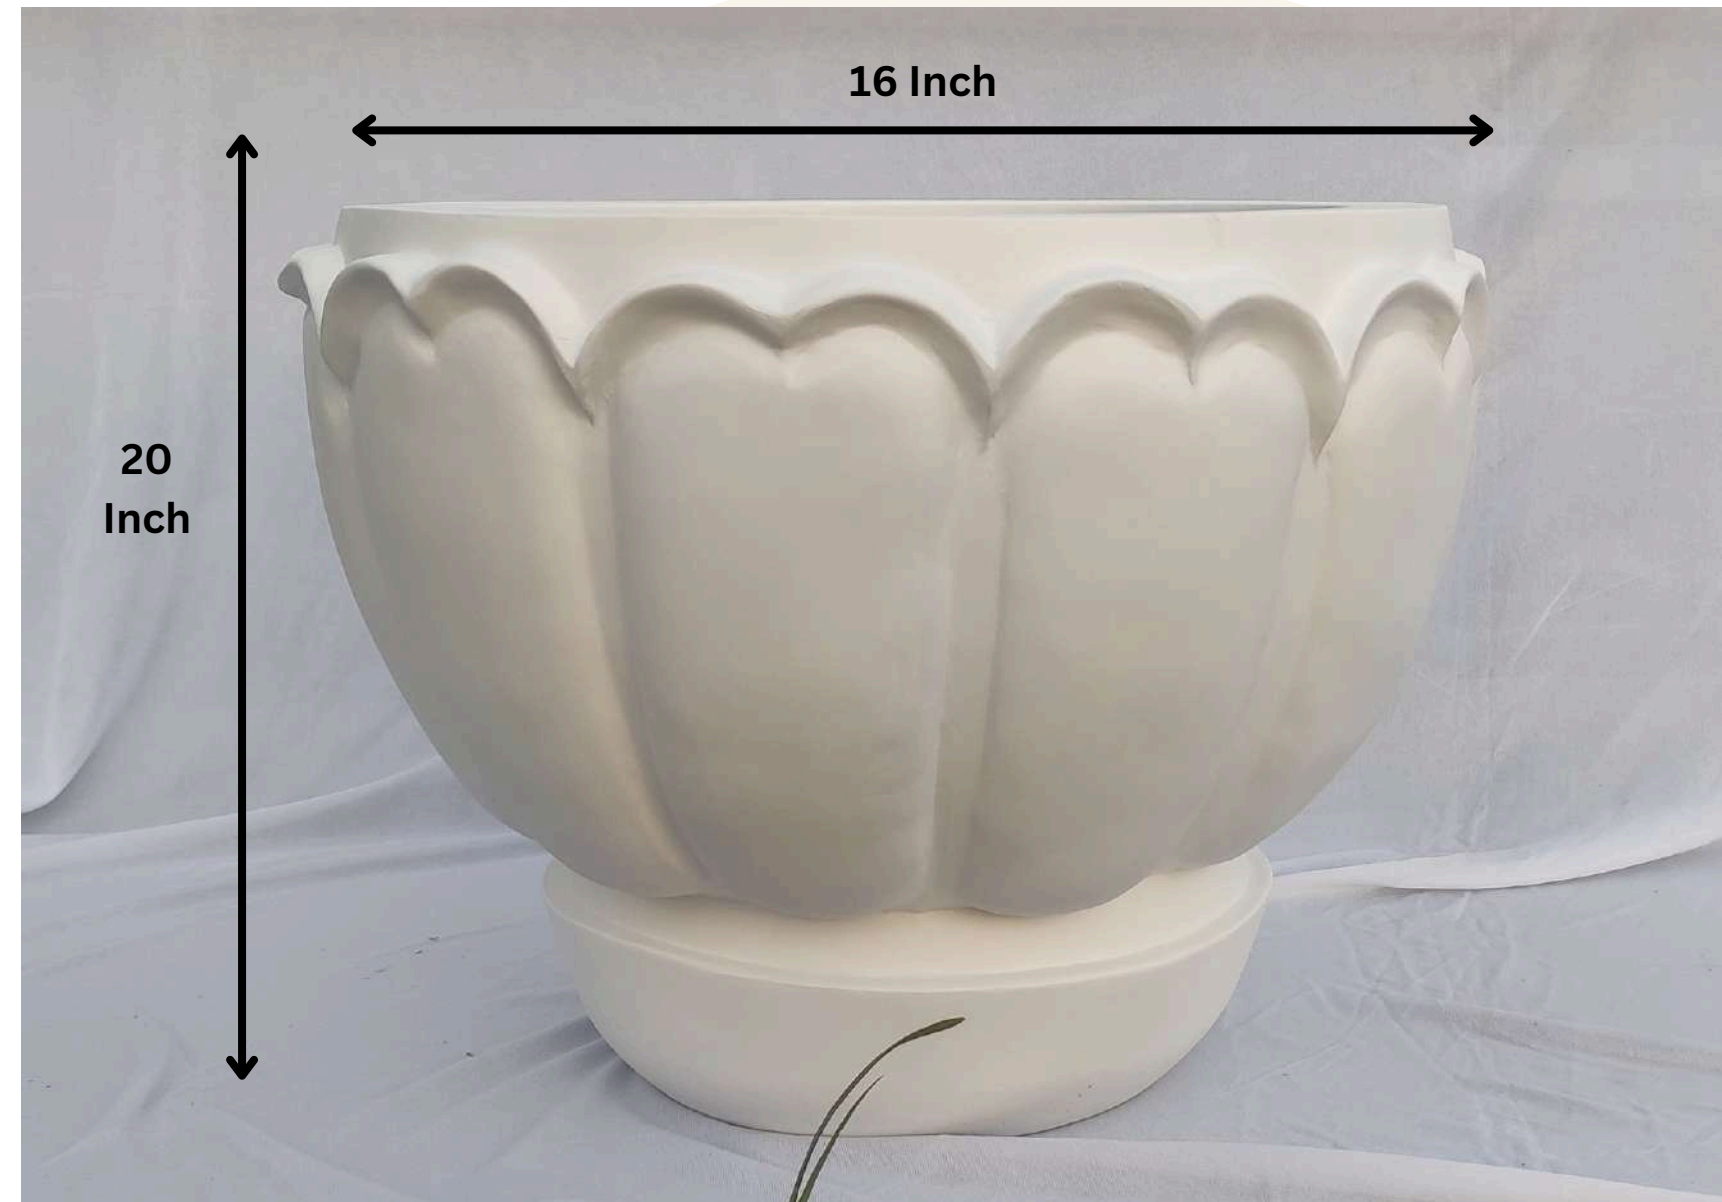

ELORA (White Matt)

Type	Size (Inch.)
L	16X20

Introducing **Elora**, the sleek and refined fiber planter available in **16X20 inches**. Its lightweight yet durable design makes it perfect for both indoor and outdoor use. The Aria planter is not just a beautiful addition to your space; it's highly functional with water resistance, ensuring your plants stay healthy in any environment. Whether placed in a garden, balcony, or living room, Aria blends style with practicality, offering plant lovers the perfect combination of elegance and functionality.

Also available in a variety of color choices to suit your personal style and preferences.