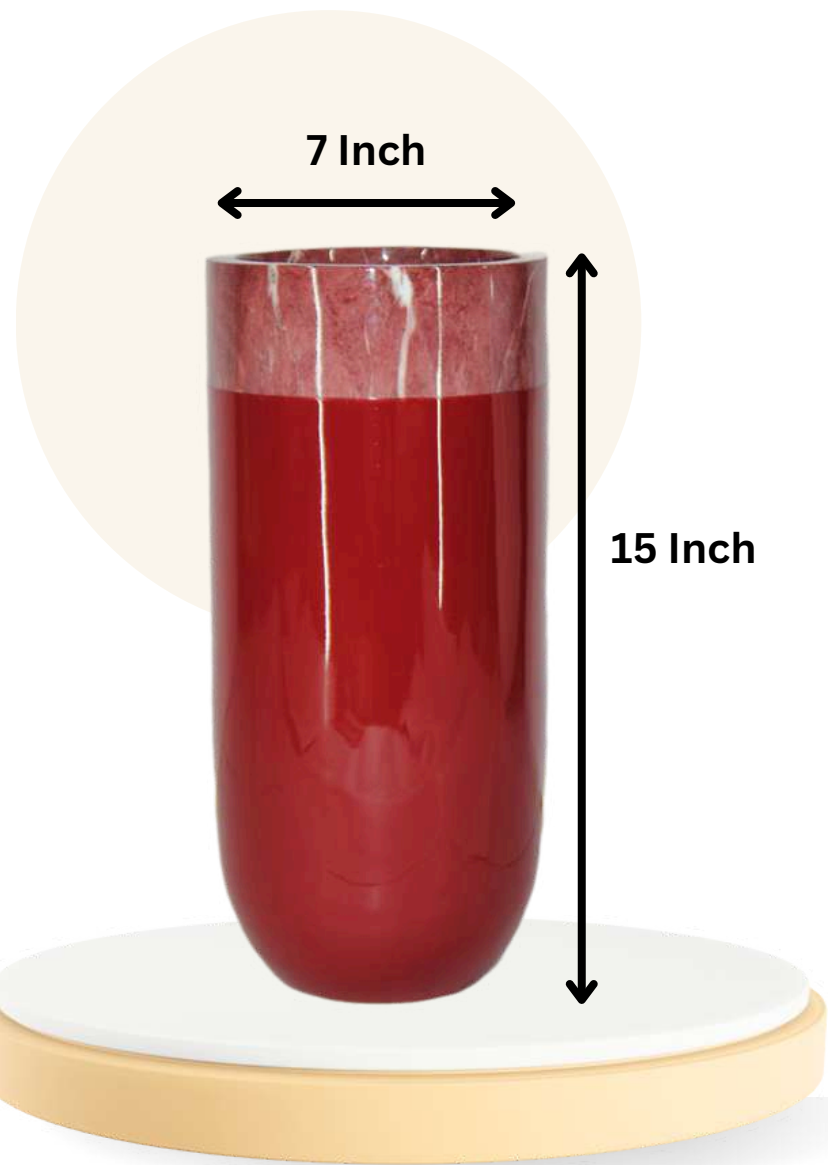

Also available in a variety of color choices to suit your personal style and preferences.

Type	Size (Inch.)
L	30X9.5
M	24X9
S	15X7

NESCO (Rustic)

Introducing "NESCO" – the sleek and modern fiber flower pot available in three **sizes: 30X9.5 Inch, 24X9 Inch and 15X7 Inch.** Its lightweight design makes it perfect for indoor and outdoor use. With water and frost resistance, as well as excess water management, Nesco ensures your plants thrive in any environment. Beauty and functionality converge in Nesco – the perfect choice for plant lovers seeking style and practicality.

Also available in a variety of color choices to suit your personal style and preferences.

Type	Size (Inch.)
L	30X9.5
M	24X9
S	15X7

NESCO (Glossy)

Introducing "NESCO" – the sleek and modern fiber flower pot available in three **sizes: 30X9.5 Inch, 24X9 Inch and 15X7 Inch**. Its lightweight design makes it perfect for indoor and outdoor use. With water and frost resistance, as well as excess water management, Nesco ensures your plants thrive in any environment. Beauty and functionality converge in Nesco – the perfect choice for plant lovers seeking style and practicality.

Also available in a variety of color choices to suit your personal style and preferences.

Type	Size (Inch.)
L	30X9.5
M	24X9
S	15X7

NESCO (Marbel Finish)

Products

**NESCO
(Marbel Finish)**

**NESCO
(Glossy Finish)**

**NESCO
(Matt & Glossy)**

Introducing "**NESCO**" – the sleek and modern fiber flower pot available in three **sizes: 30X9.5 Inch, 24X9 Inch and 15X7 Inch**. Its lightweight design makes it perfect for indoor and outdoor use. With water and frost resistance, as well as excess water management, Nesco ensures your plants thrive in any environment. Beauty and functionality converge in Nesco – the perfect choice for plant lovers seeking style and practicality.