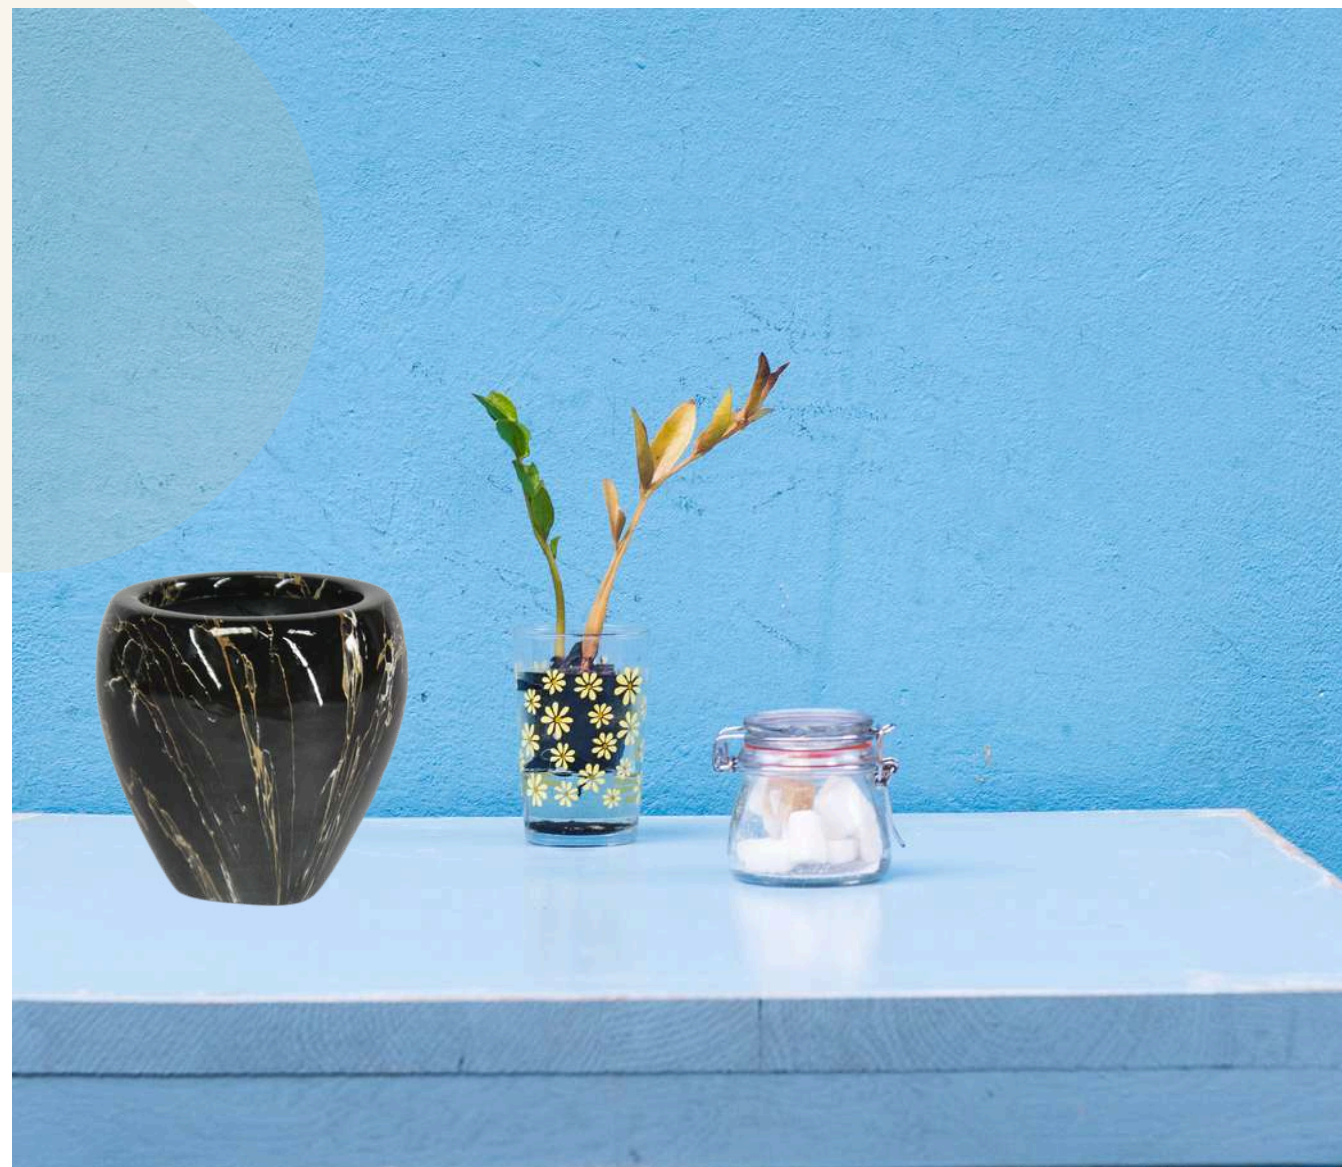

Also available in a variety of Rustic color choices to suit your personal style and preferences.

WWW.BONAMALI.COM

BONAMALI
Art Plantar

WWW.BONAMALI.COM

Introducing "**SIZO**" – the sleek and modern fiber table flower pot available in three sizes: 12, 23, and 2*6. Its lightweight design makes it perfect for indoor and outdoor use. With water and frost resistance, as well as excess water management, Jori ensures your plants thrive in any environment. Beauty and functionality converge in Jori – the perfect choice for plant lovers seeking style and practicality.

Also available in a variety of Rustic color choices to suit your personal style and preferences.

BONAMALI
Art Plantar

Introducing "**SIZO**" – the sleek and modern fiber table flower pot available in three sizes: 12, 23, and 2*6. Its lightweight design makes it perfect for indoor and outdoor use. With water and frost resistance, as well as excess water management, Jori ensures your plants thrive in any environment. Beauty and functionality converge in Jori – the perfect choice for plant lovers seeking style and practicality.