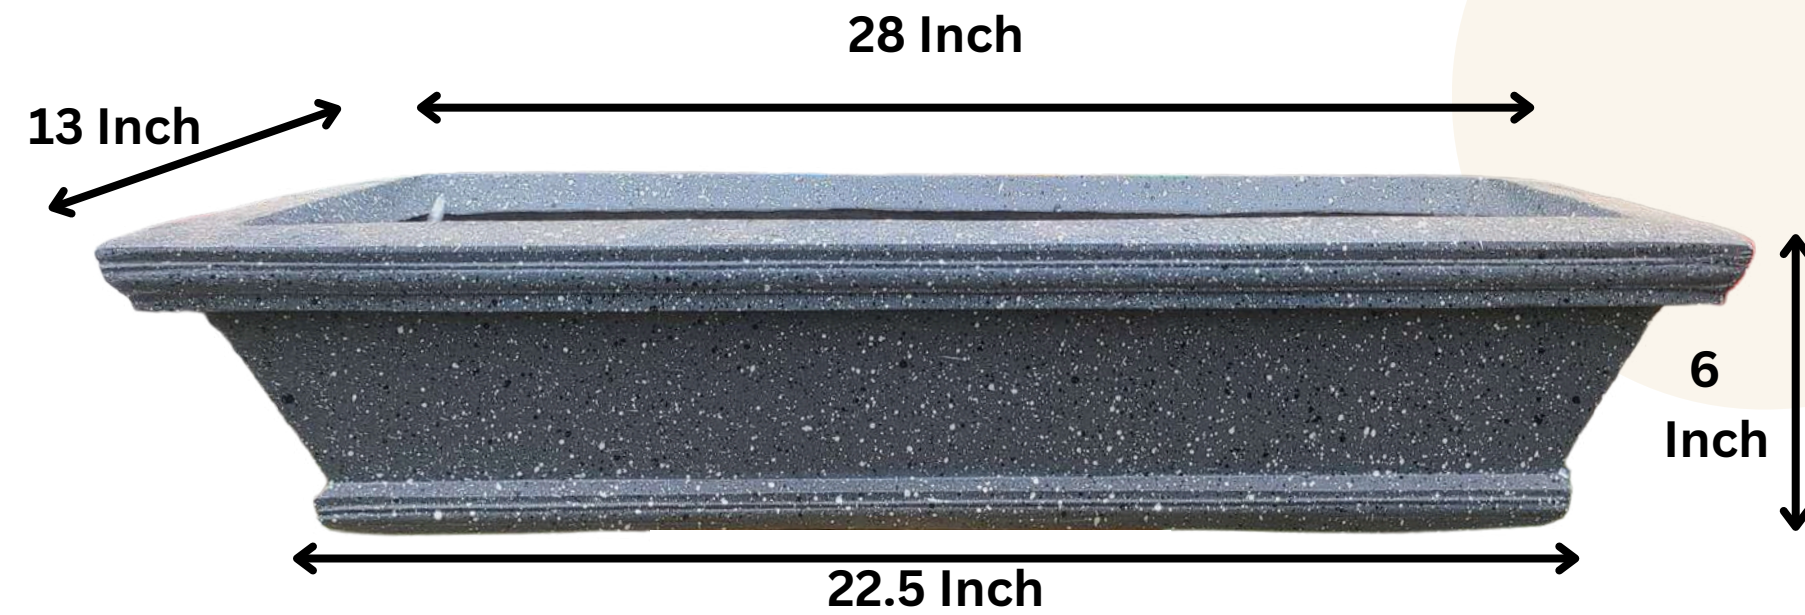

T28XB22.5XW13XH6 INCH

RIKTO

Our new FRP square-shaped planters, **Rikto**, offer a sleek, modern design with a glossy finish, perfect for both indoor and outdoor spaces. Crafted from durable, weather-resistant fiberglass, these lightweight pots are easy to handle and maintain, ensuring long-lasting beauty. Their clean lines make them ideal for a variety of plants, blending seamlessly with contemporary interiors or enhancing outdoor landscapes.