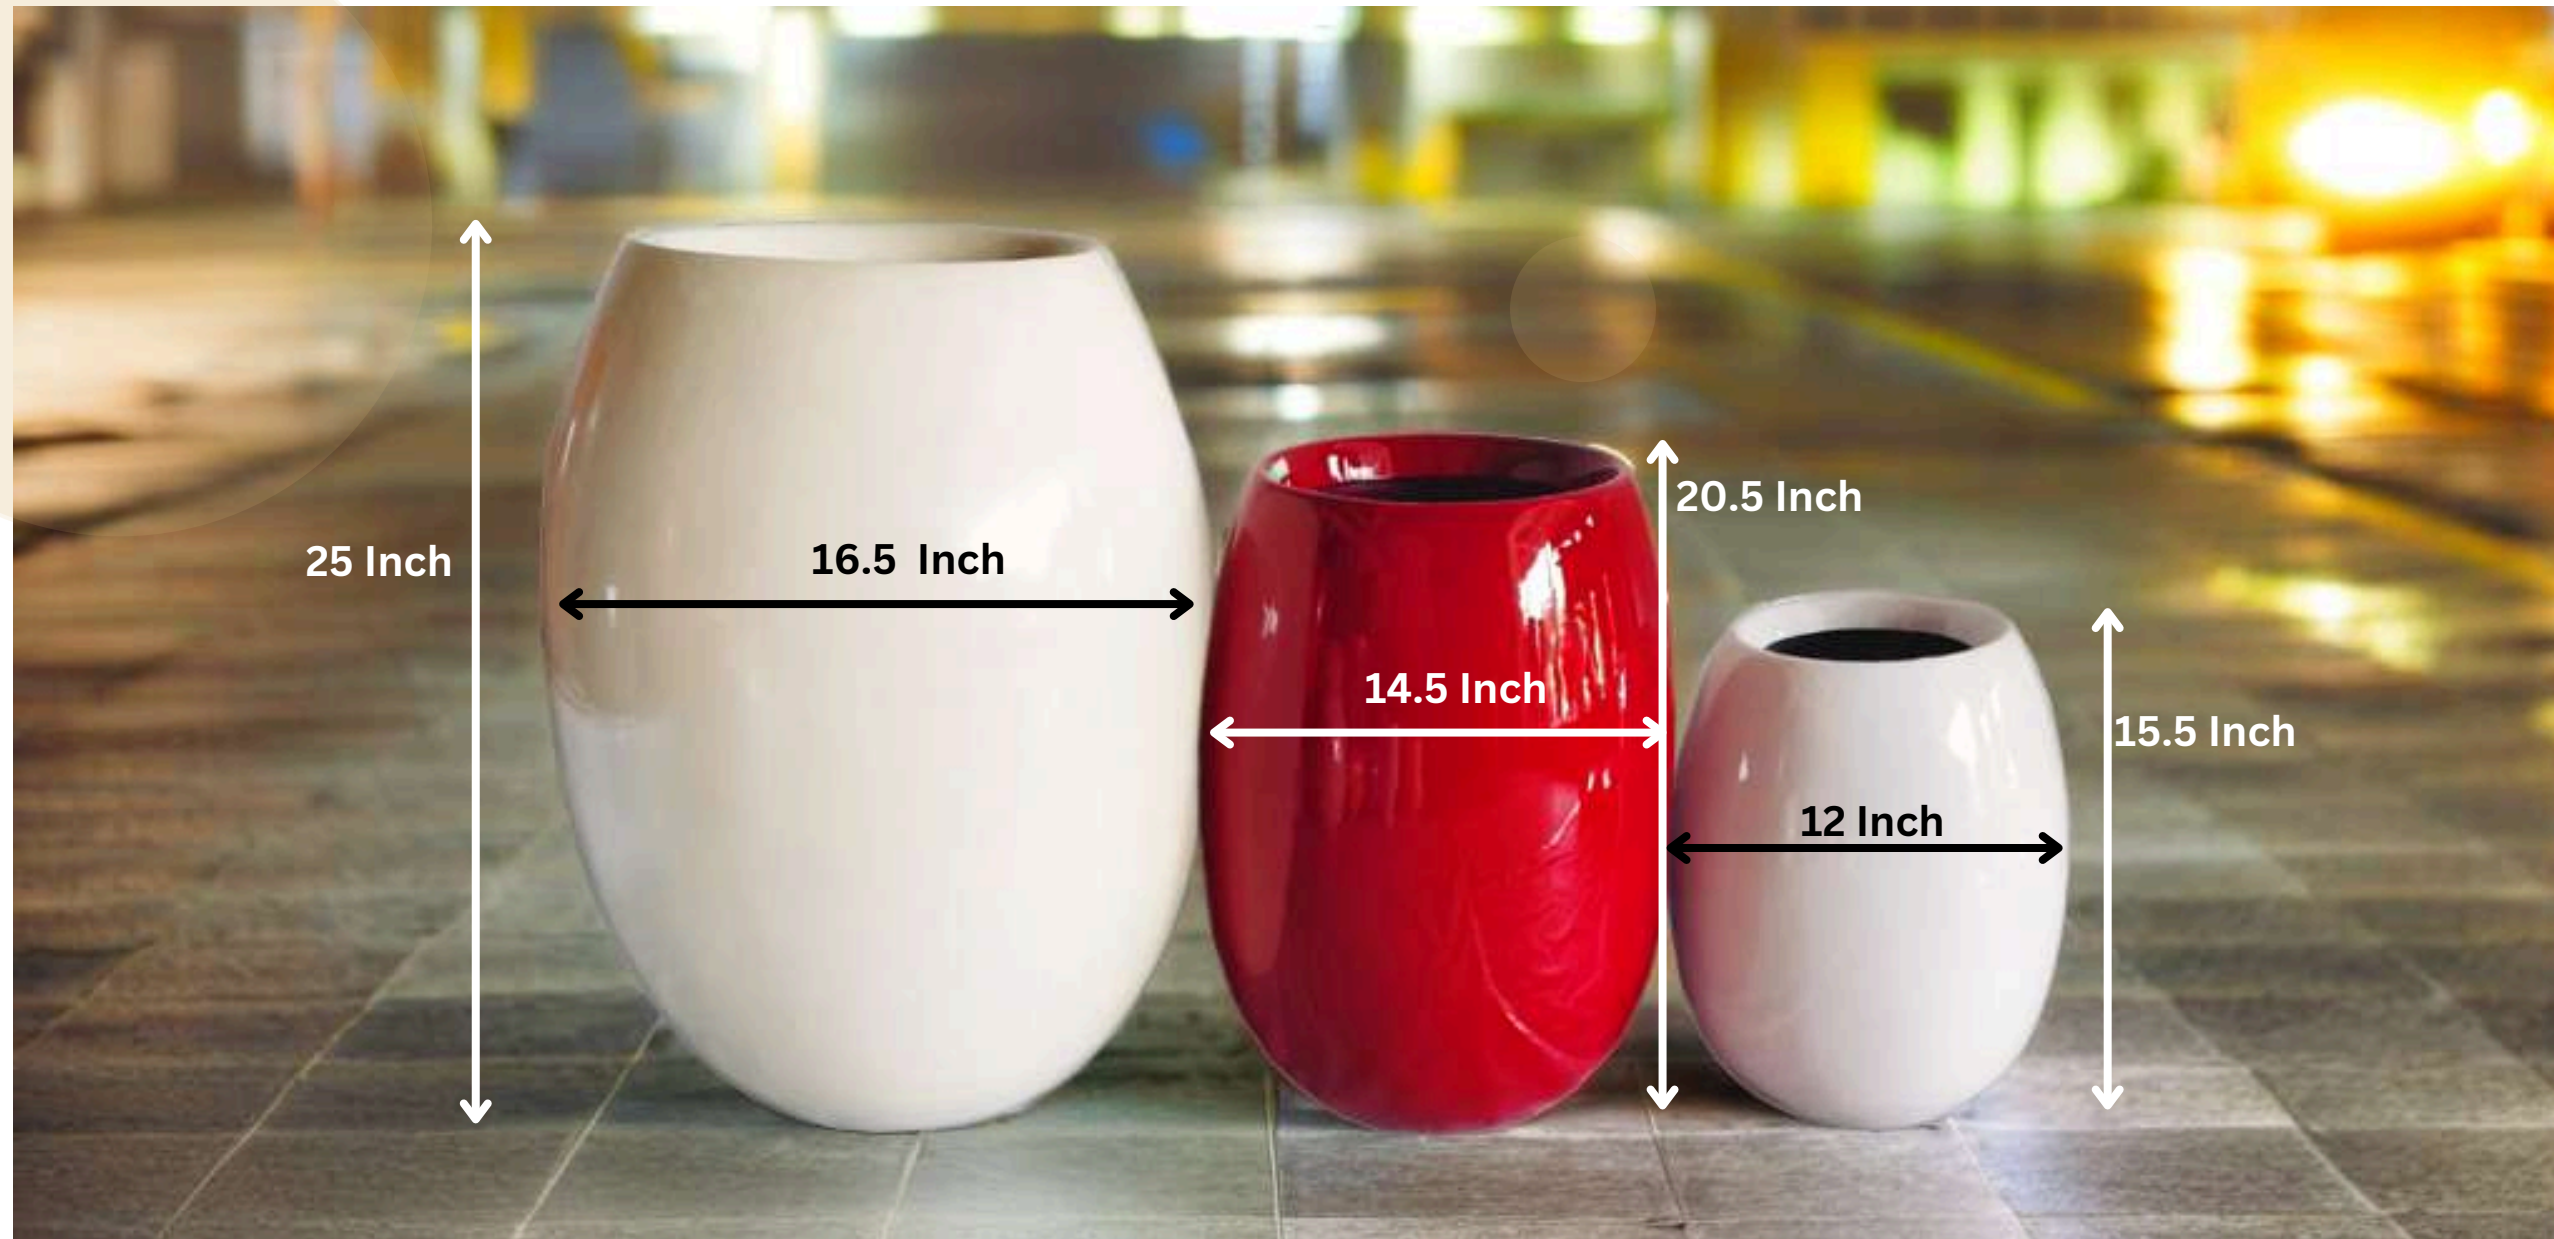

Also available in a variety of color choices to suit your personal style and preferences.

Type	Size (Inch.)
L	24X12
M	18X11
S	12X10

Introducing "**LEONE**" – the sleek and modern fiber flower pot available in three **sizes: 24X12 Inch, 18X11 Inch and 12X10 Inch**. Its lightweight design makes it perfect for indoor and outdoor use. With water and frost resistance, as well as excess water management, Leone ensures your plants thrive in any environment. Beauty and functionality converge in Leone– the perfect choice for plant lovers seeking style and practicality.

Also available in a variety of color choices to suit your personal style and preferences.

Type	Size (Inch.)
L	24X12
M	18X11
S	12X10

LEONE (Glossy)

Products

TESEL (Rustic)

Introducing "TESEL" – the sleek and modern fiber flower pot available in three **sizes: 25X12 Inch, 20X11 Inch and 15X8 Inch**. Its lightweight design makes it perfect for indoor and outdoor use. With water and frost resistance, as well as excess water management, Tesel ensures your plants thrive in any environment. Beauty and functionality converge in Tesel – the perfect choice for plant lovers seeking style and practicality.

Also available in a variety of color choices to suit your personal style and preferences.

Type	Size (Inch.)
L	25X12
M	20X11
S	15X8

TESEL (Glossy)

Introducing "TESEL" – the sleek and modern fiber flower pot available in three **sizes: 25X12 Inch, 20X11 Inch and 15X8 Inch**. Its lightweight design makes it perfect for indoor and outdoor use. With water and frost resistance, as well as excess water management, Tesel ensures your plants thrive in any environment. Beauty and functionality converge in Tesel – the perfect choice for plant lovers seeking style and practicality.