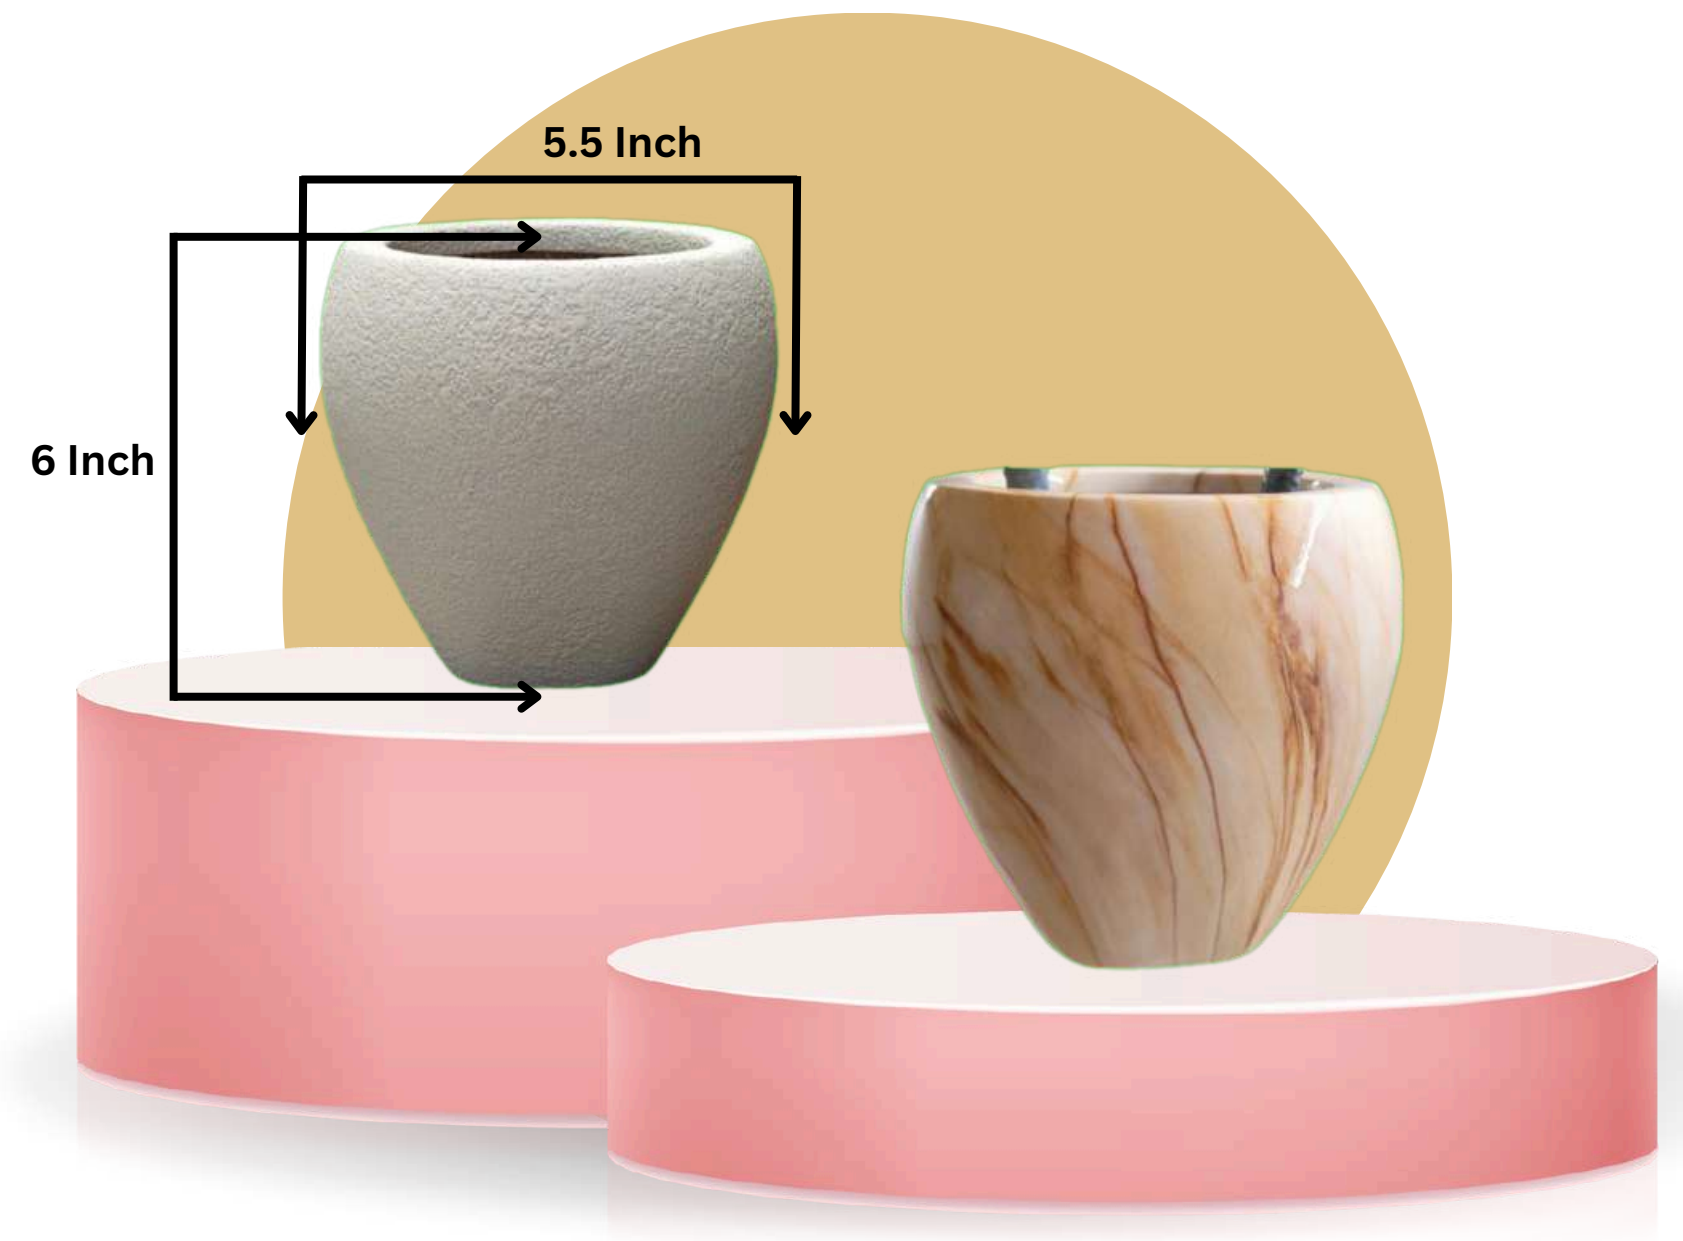

Also available in a variety of Rustic color choices to suit your personal style and preferences.

BONAMALI
Art Plantar

WWW.BONAMALI.COM

Introducing "**SIZO**" – the sleek and modern fiber table flower pot available in three sizes: 12, 23, and 2*6. Its lightweight design makes it perfect for indoor and outdoor use. With water and frost resistance, as well as excess water management, Jori ensures your plants thrive in any environment. Beauty and functionality converge in Jori – the perfect choice for plant lovers seeking style and practicality.

Type	Size (Inch.)
○	6 Inch

** All rates above excluding GST, and transport charges will be additional. We deliver all over India.

SIZO

Also available in a variety of Glossy color choices to suit your personal style and preferences.