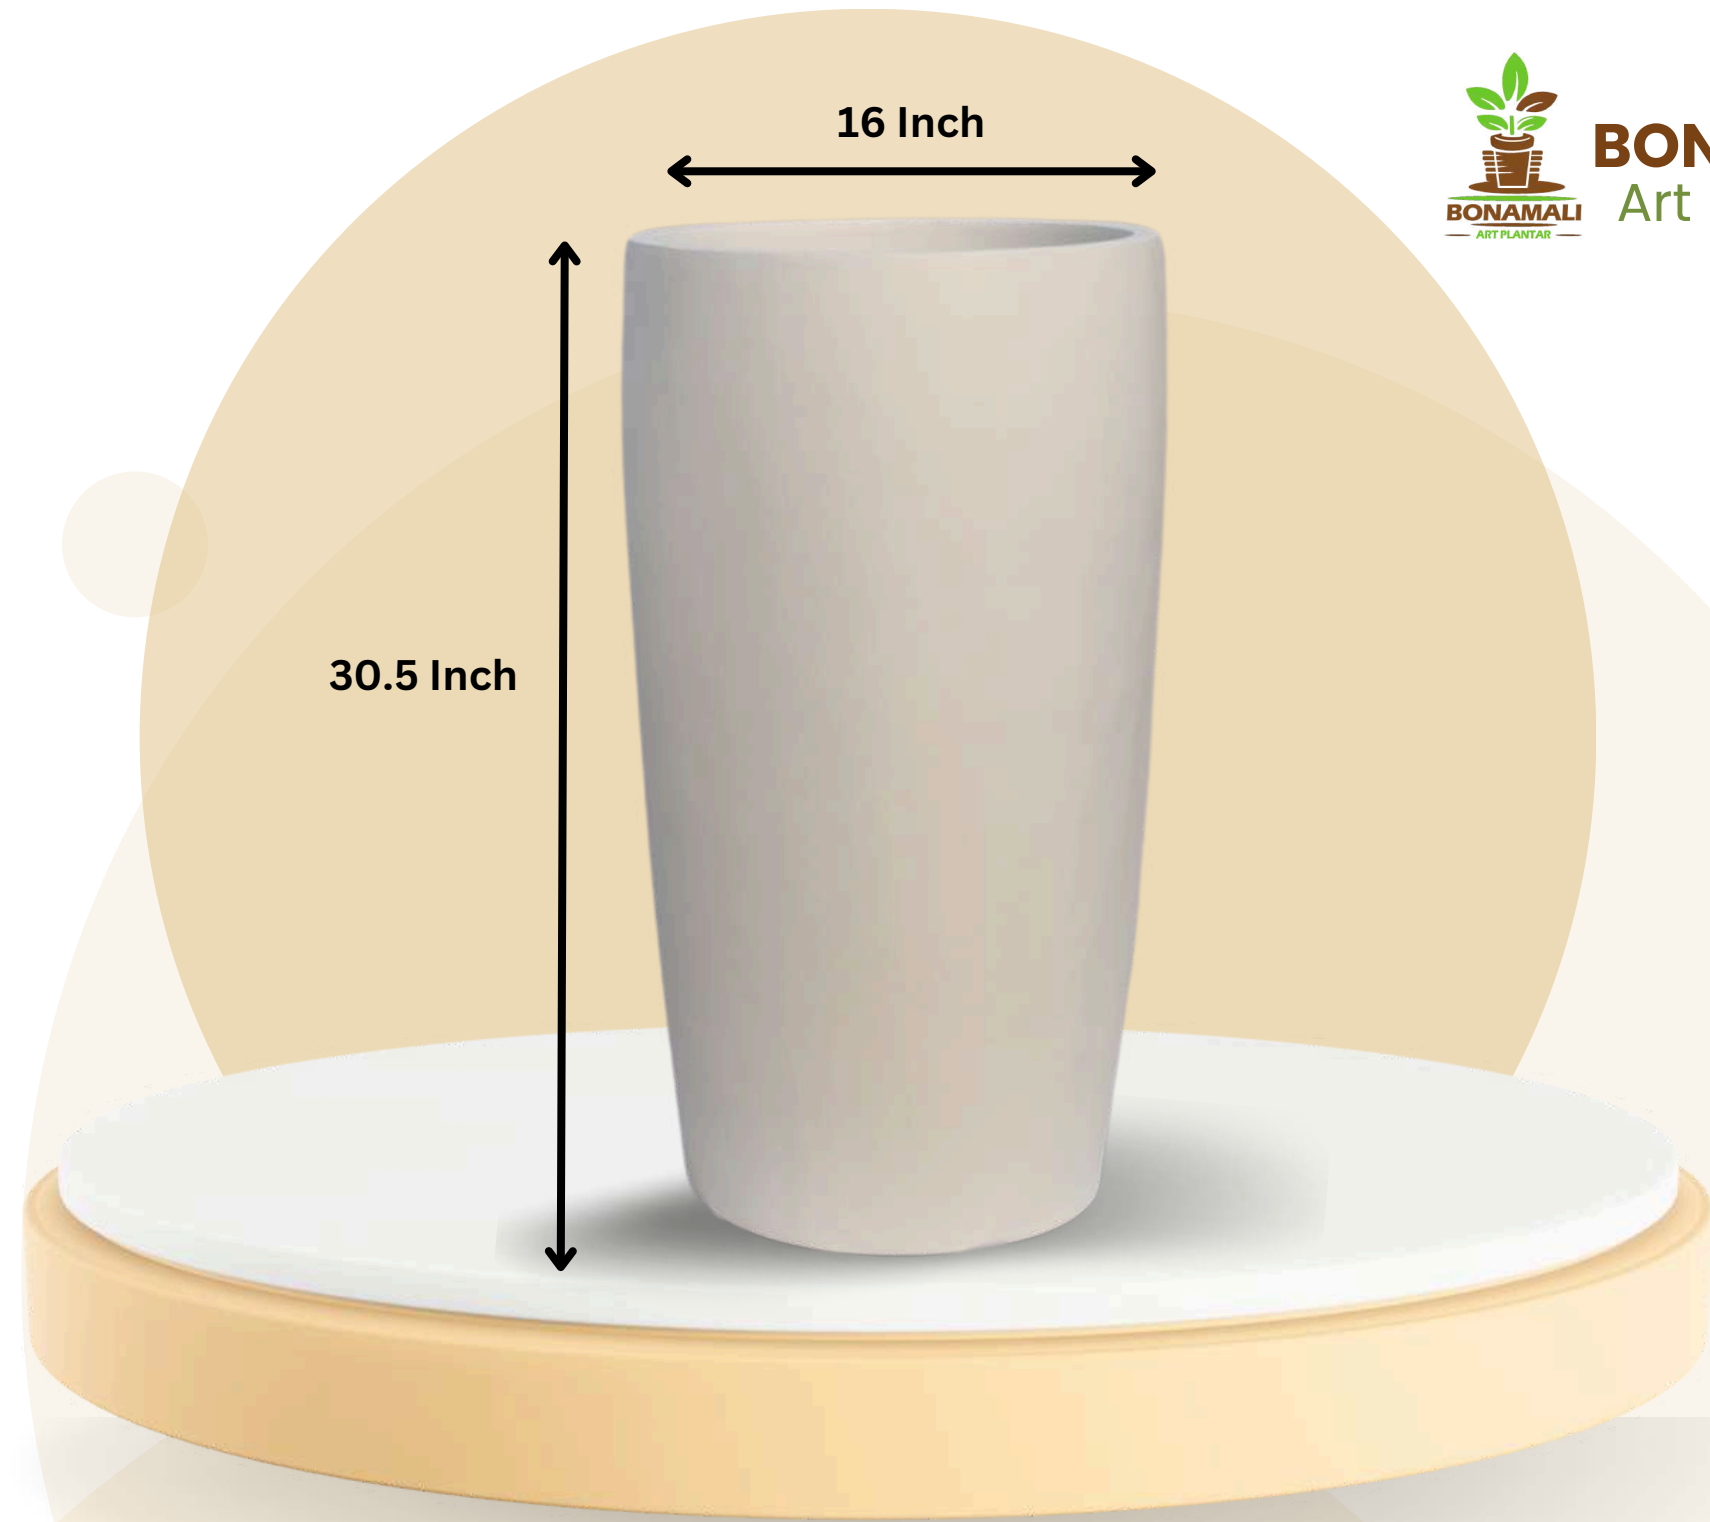

WWW.BONAMALI.COM

Introducing **Velto**, the sleek and refined fiber planter available in **30.5x16 inches**. Its lightweight yet durable design makes it perfect for both indoor and outdoor use. The Aria planter is not just a beautiful addition to your space; it's highly functional with water resistance, ensuring your plants stay healthy in any environment. Whether placed in a garden, balcony, or living room, Aria blends style with practicality, offering plant lovers the perfect combination of elegance and functionality.

Also available in a variety of color choices to suit your personal style and preferences.

VELTO (White Matt)

Type	Size (Inch.)
L	30.5X16

Introducing **Luna**, the sleek and refined fiber planter available in **three sizes: 26X14 inches, 22X12 and 15x10 inches**. Its lightweight yet durable design makes it perfect for both indoor and outdoor use. The Aria planter is not just a beautiful addition to your space; it's highly functional with water resistance, ensuring your plants stay healthy in any environment. Whether placed in a garden, balcony, or living room, Aria blends style with practicality, offering plant lovers the perfect combination of elegance and functionality.

Also available in a variety of color choices to suit your personal style and preferences.

Type	Size (Inch.)
L	26X14
M	22X12
S	15X10

LUNA (White Matt)

Introducing **Aria**, the sleek and refined fiber planter available in **two sizes: 18x33 inches and 12x20 inches**. Its lightweight yet durable design makes it perfect for both indoor and outdoor use. The Aria planter is not just a beautiful addition to your space; it's highly functional with water resistance, ensuring your plants stay healthy in any environment. Whether placed in a garden, balcony, or living room, Aria blends style with practicality, offering plant lovers the perfect combination of elegance and functionality.