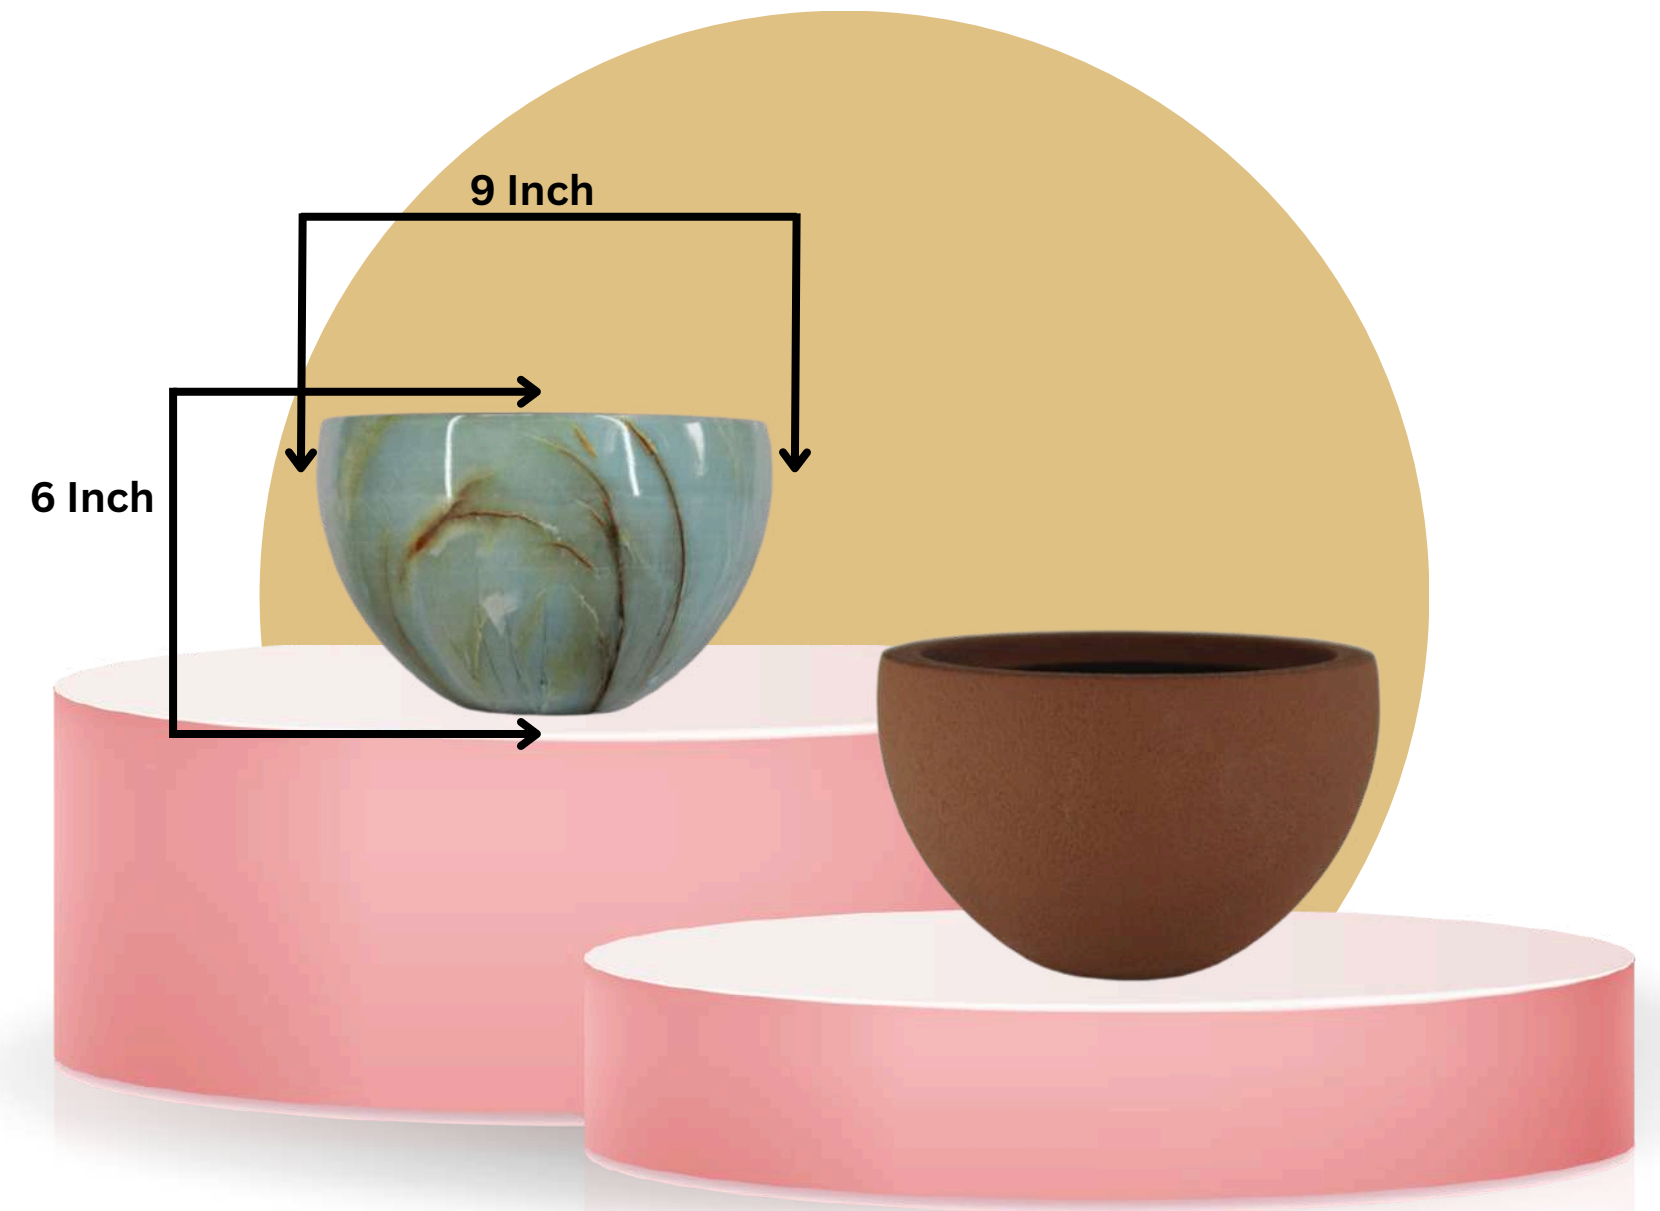

BONAMALI
Art Plantar

WWW.BONAMALI.COM

Introducing "**TORENO**" – the sleek and modern fiber table flower pot available in three sizes: 12, 23, and 2*6. Its lightweight design makes it perfect for indoor and outdoor use. With water and frost resistance, as well as excess water management, Toreno ensures your plants thrive in any environment. Beauty and functionality converge in Toreno – the perfect choice for plant lovers seeking style and practicality.

Type	Size (Inch.)
○	6 Inch

** All rates above excluding GST, and transport charges will be additional. We deliver all over India.

TORENO

Also available in a variety of Glossy color choices to suit your personal style and preferences.

Also available in a variety of Rustic color choices to suit your personal style and preferences.