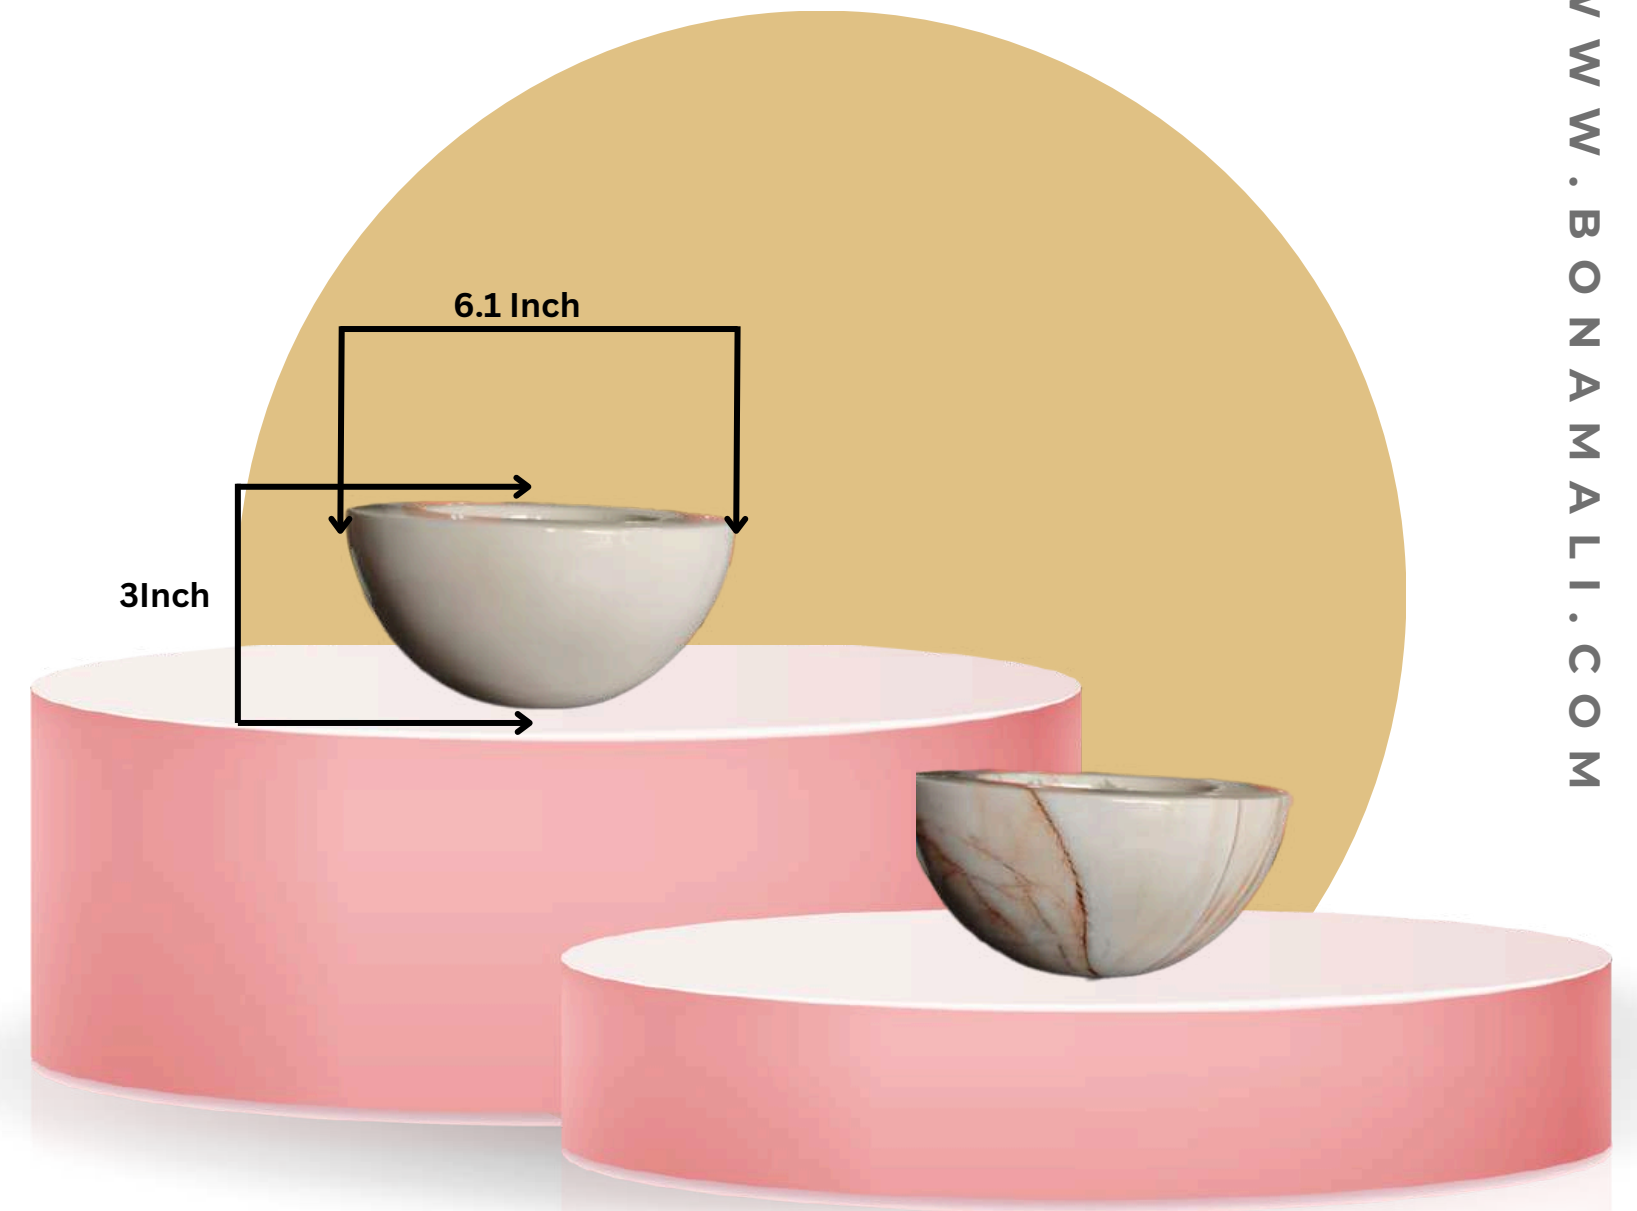

BONAMALI
Art Plantar

Introducing "**NAMU**" – the sleek and modern fiber table flower pot available in three sizes: 12, 23, and 2*6. Its lightweight design makes it perfect for indoor and outdoor use. With water and frost resistance, as well as excess water management, Neso ensures your plants thrive in any environment. Beauty and functionality converge in Neso – the perfect choice for plant lovers seeking style and practicality.

Type	Size (Inch.)
○	3 Inch

** All rates above excluding GST, and transport charges will be additional. We deliver all over India.

NAMU

Also available in a variety of Glossy color choices to suit your personal style and preferences.

Also available in a variety of Rustic color choices to suit your personal style and preferences.

WWW.BONAMALI.COM