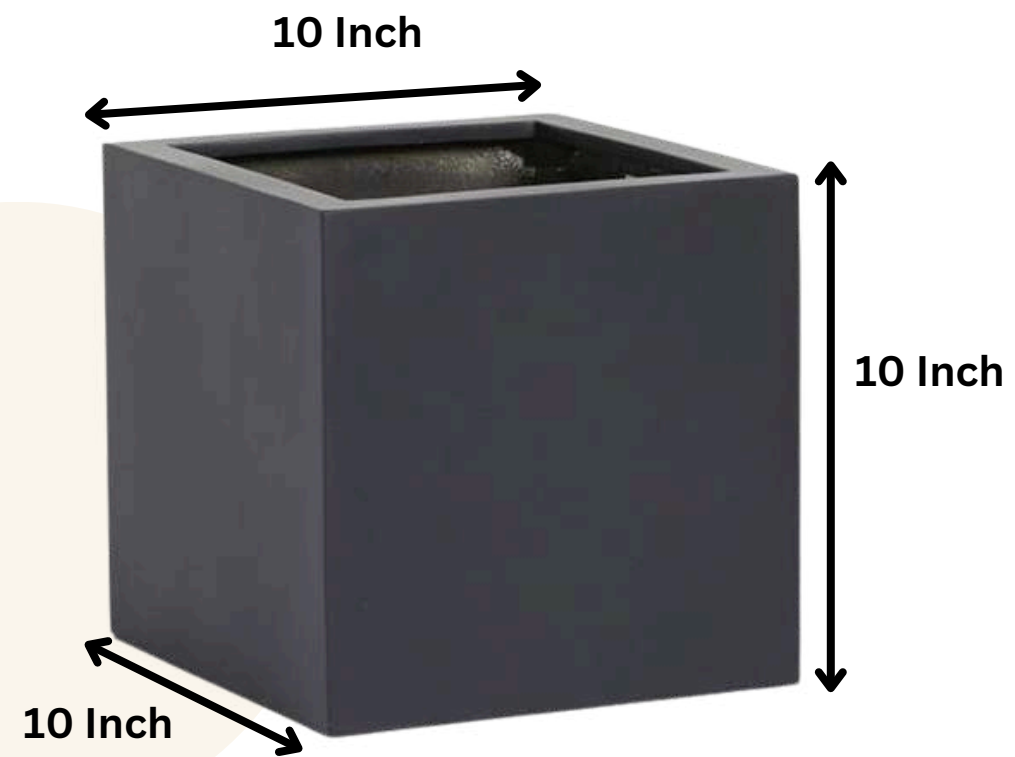

Type	Size (Inch.)
A	10X10X10
B	10X10X20
C	10X10X30
D	12X12X12
E	12X12X24
F	18X18X18
G	20X20X20

RENU