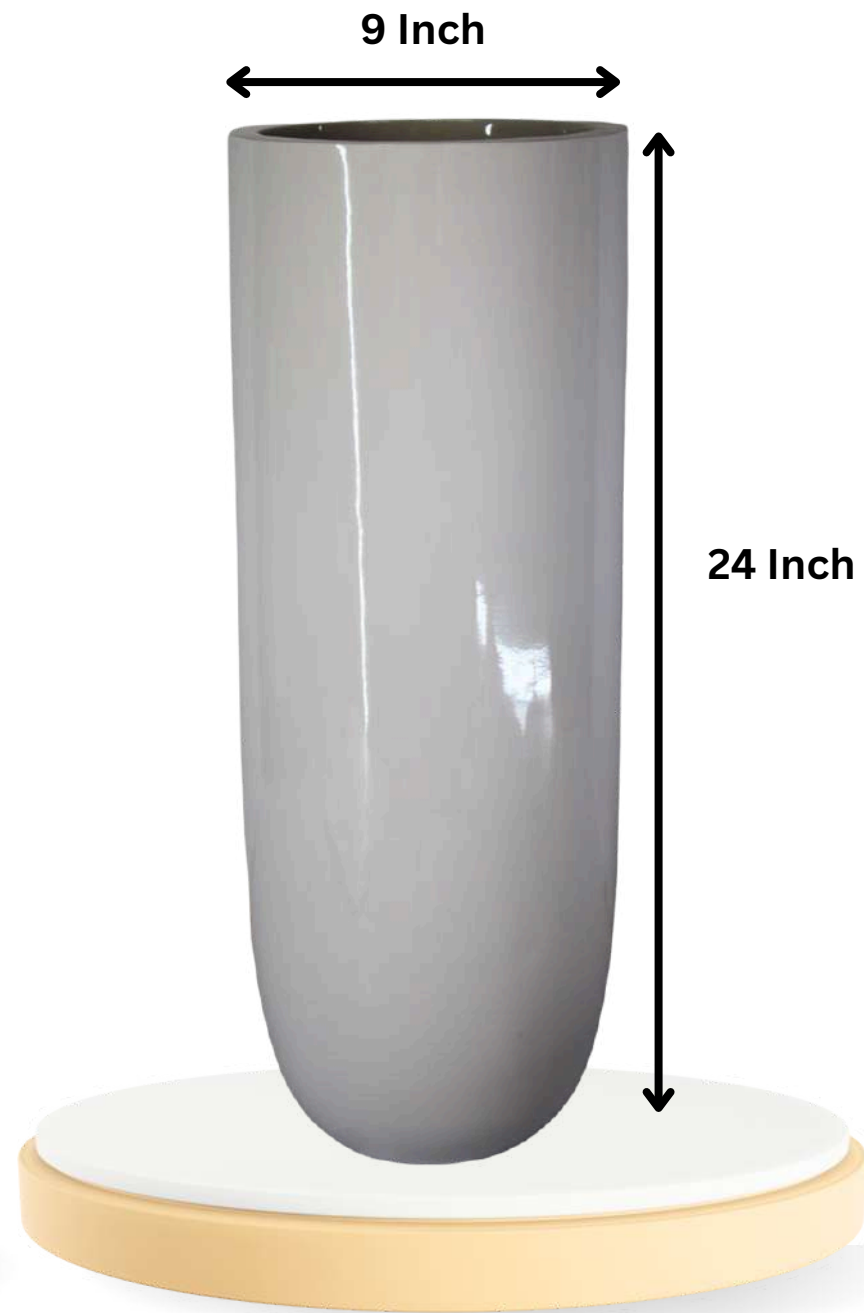

Also available in a variety of color choices to suit your personal style and preferences.

Type	Size (Inch.)
L	30X9.5
M	24X9
S	15X7

NESCO (Rustic)

Introducing "NESCO" – the sleek and modern fiber flower pot available in three **sizes: 30X9.5 Inch, 24X9 Inch and 15X7 Inch.** Its lightweight design makes it perfect for indoor and outdoor use. With water and frost resistance, as well as excess water management, Nesco ensures your plants thrive in any environment. Beauty and functionality converge in Nesco – the perfect choice for plant lovers seeking style and practicality.

Also available in a variety of color choices to suit your personal style and preferences.

Type	Size (Inch.)
L	30X9.5
M	24X9
S	15X7

NESCO (Glossy)

Introducing "NESCO" – the sleek and modern fiber flower pot available in three **sizes: 30X9.5 Inch, 24X9 Inch and 15X7 Inch**. Its lightweight design makes it perfect for indoor and outdoor use. With water and frost resistance, as well as excess water management, Nesco ensures your plants thrive in any environment. Beauty and functionality converge in Nesco – the perfect choice for plant lovers seeking style and practicality.

Also available in a variety of color choices to suit your personal style and preferences.

Type	Size (Inch.)
L	30X9.5
M	24X9
S	15X7

NESCO (Marbel Finish)

Products

**NESCO
(Marbel Finish)**

**NESCO
(Glossy Finish)**

**NESCO
(Matt & Glossy)**

Introducing "**NESCO**" – the sleek and modern fiber flower pot available in three **sizes: 30X9.5 Inch, 24X9 Inch and 15X7 Inch**. Its lightweight design makes it perfect for indoor and outdoor use. With water and frost resistance, as well as excess water management, Nesco ensures your plants thrive in any environment. Beauty and functionality converge in Nesco – the perfect choice for plant lovers seeking style and practicality.