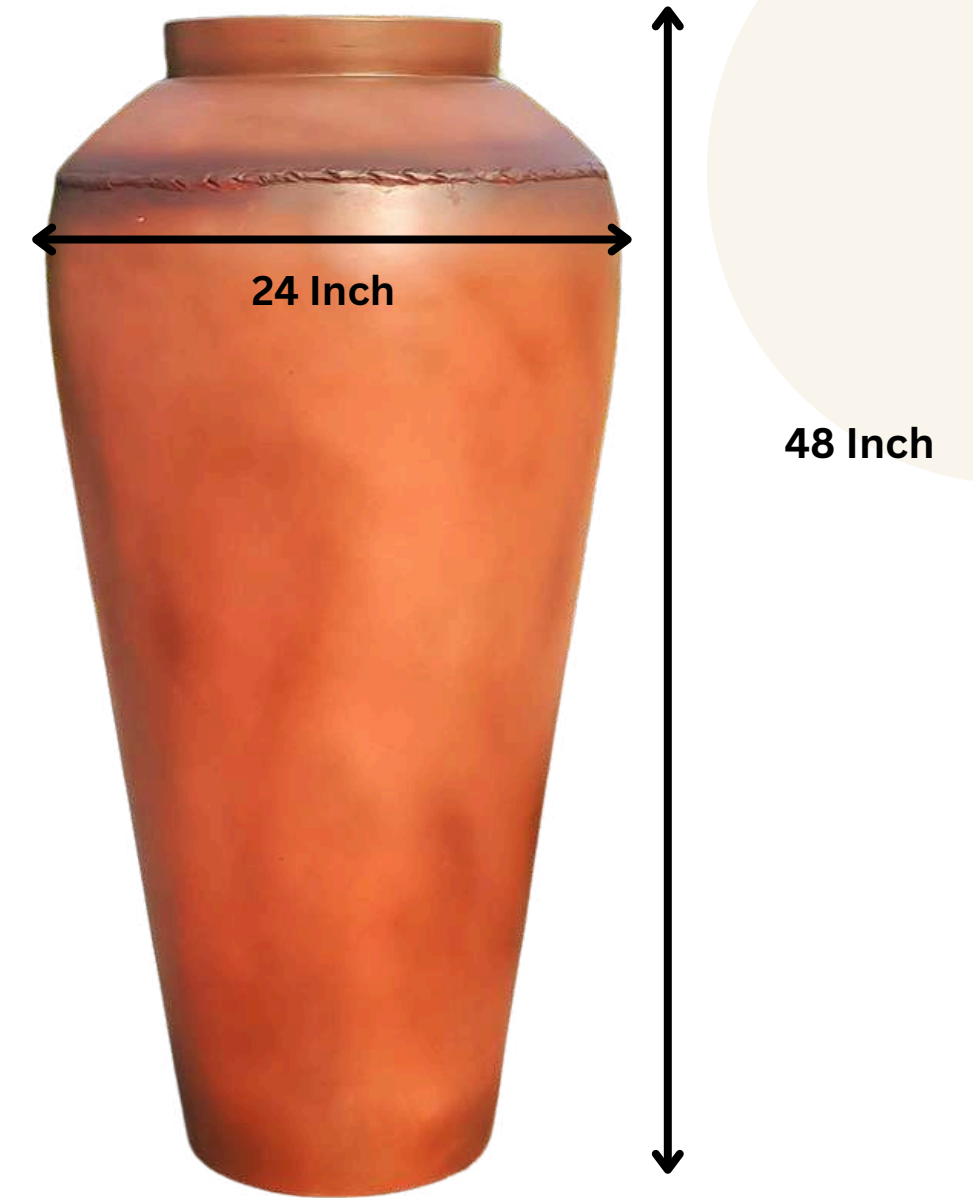

Standing tall at 48 inches with a 24-inch width, the ****Tierra**** planter combines modern elegance with rustic charm, making it a statement piece for any space. Crafted from high-quality FRP (Fiberglass Reinforced Plastic), this planter is lightweight, durable, and weather-resistant, perfect for both indoor and outdoor settings. Its sleek, earthy finish enhances its natural look, while its size is ideal for larger plants or as a decorative feature. Customizable with matte, glossy, or marble finishes, ****Tierra**** seamlessly blends with contemporary or traditional décor. Additionally, it's versatile enough to be used for creating stunning photographic sets or themed environments, adding an artistic touch to any space.

Type	Size (Inch.)
A	48X24

TIERRA