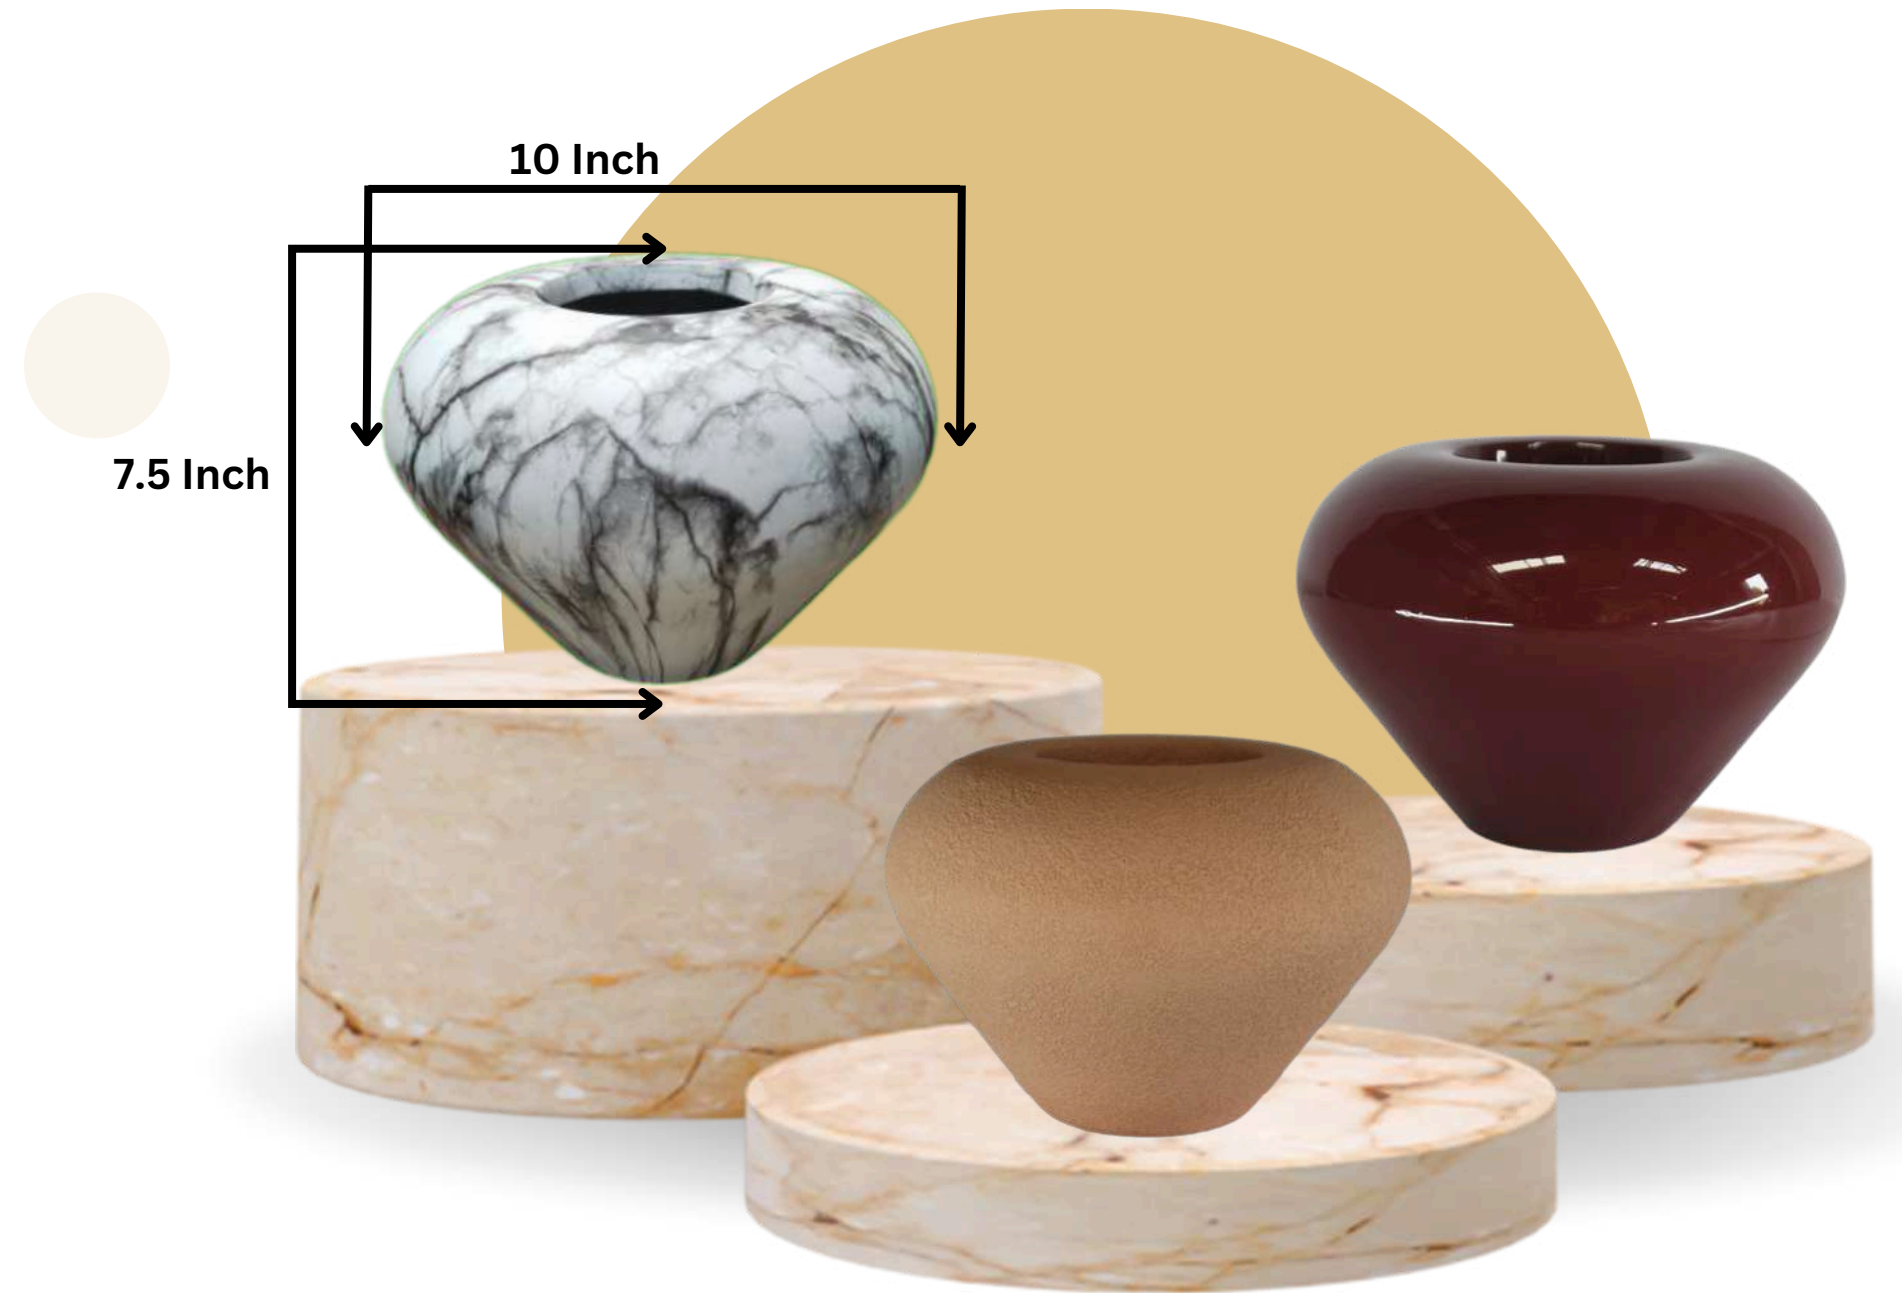

Also available in a variety of Rustic color choices to suit your personal style and preferences.

WWW.BONAMALI.COM

BONAMALI
Art Plantar

WWW.BONAMALI.COM

Introducing "**SIZO**" – the sleek and modern fiber table flower pot available in three sizes: 12, 23, and 2*6. Its lightweight design makes it perfect for indoor and outdoor use. With water and frost resistance, as well as excess water management, Jori ensures your plants thrive in any environment. Beauty and functionality converge in Jori – the perfect choice for plant lovers seeking style and practicality.

Type	Size (Inch.)
○	7 Inch

** All rates above excluding GST, and transport charges will be additional. We deliver all over India.

OLEO

Also available in a variety of Glossy color choices to suit your personal style and preferences.

Also available in a variety of Rustic color choices to suit your personal style and preferences.

BONAMALI
Art Plantar

Introducing "**SIZO**" – the sleek and modern fiber table flower pot available in three sizes: 12, 23, and 2*6. Its lightweight design makes it perfect for indoor and outdoor use. With water and frost resistance, as well as excess water management, Jori ensures your plants thrive in any environment. Beauty and functionality converge in Jori – the perfect choice for plant lovers seeking style and practicality.