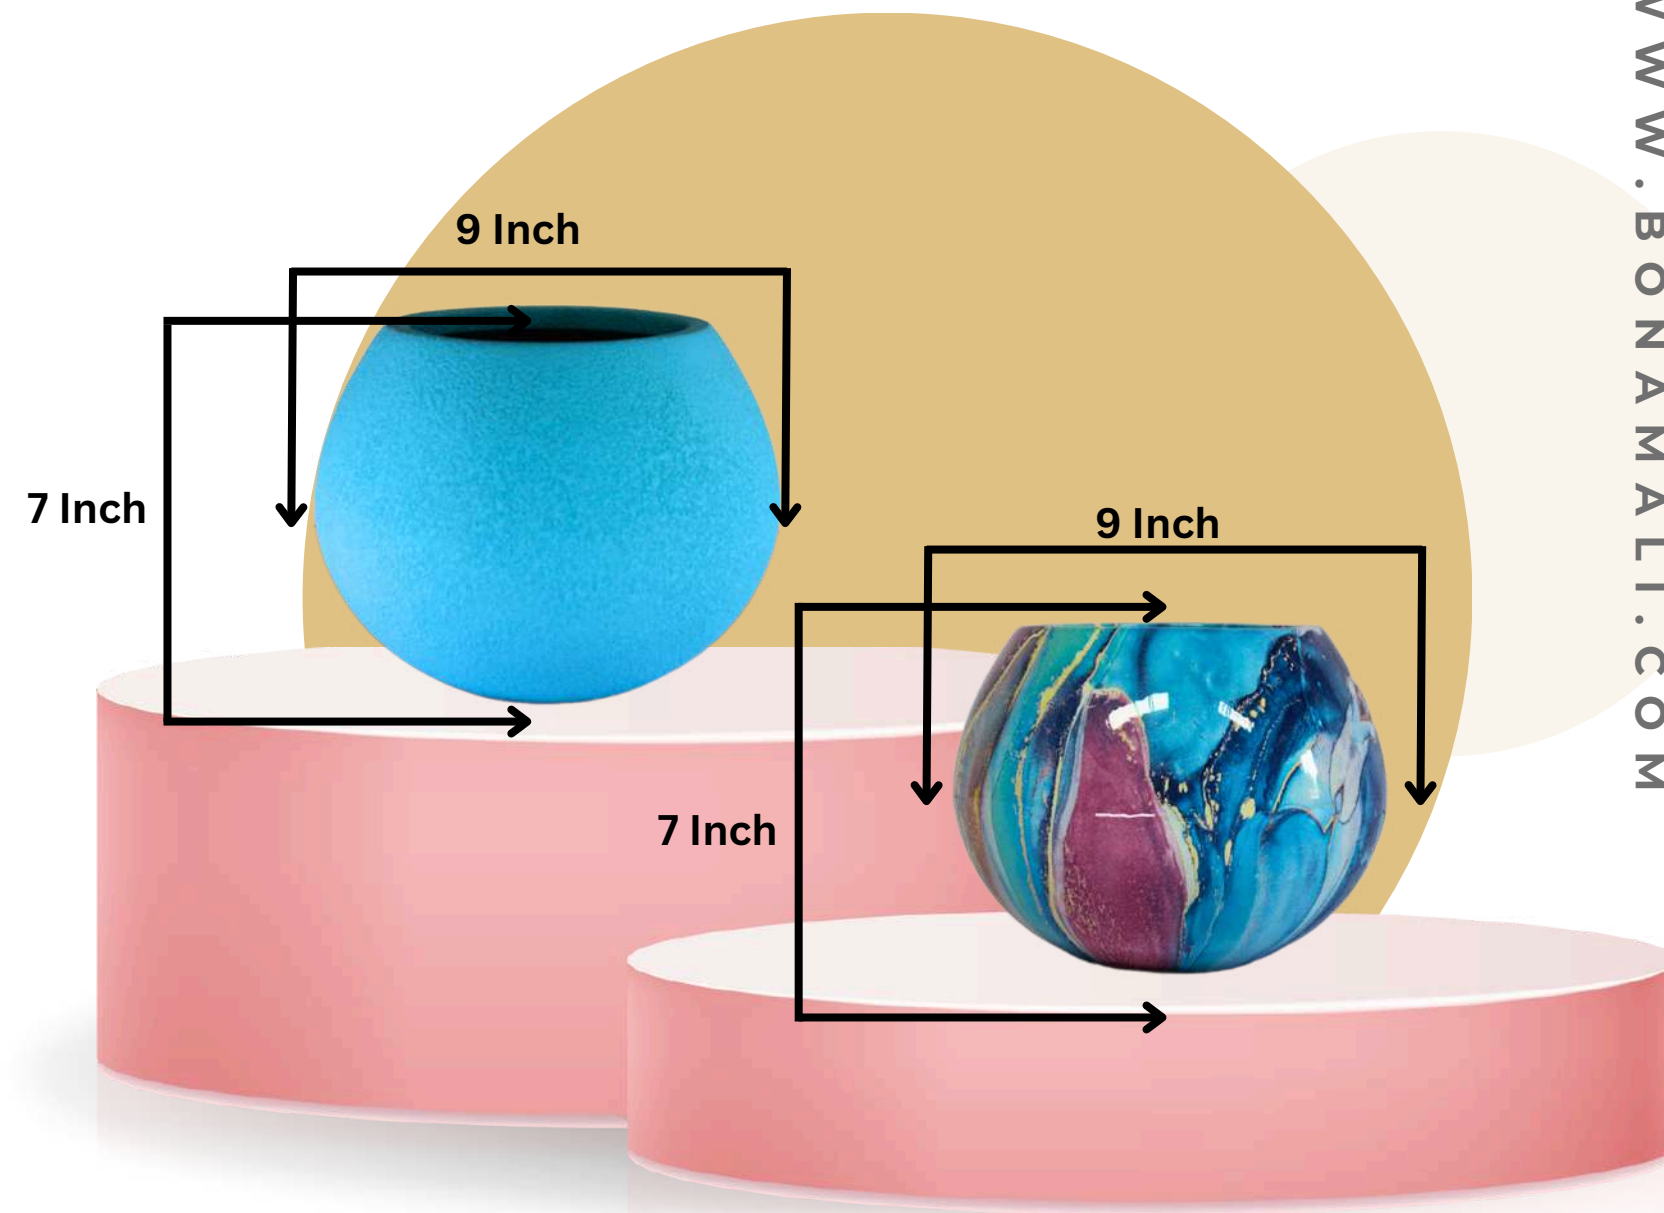

BONAMALI
Art Plantar

Introducing "**NESO**" – the sleek and modern fiber table flower pot available in three sizes: 12, 23, and 2*6. Its lightweight design makes it perfect for indoor and outdoor use. With water and frost resistance, as well as excess water management, Neso ensures your plants thrive in any environment. Beauty and functionality converge in Neso – the perfect choice for plant lovers seeking style and practicality.

Type	Size (Inch.)
○	7 Inch

** All rates above excluding GST, and transport charges will be additional. We deliver all over India.

NESO

WWW.BONAMALI.COM

Also available in a variety of Glossy color choices to suit your personal style and preferences.

Also available in a variety of Rustic color choices to suit your personal style and preferences.