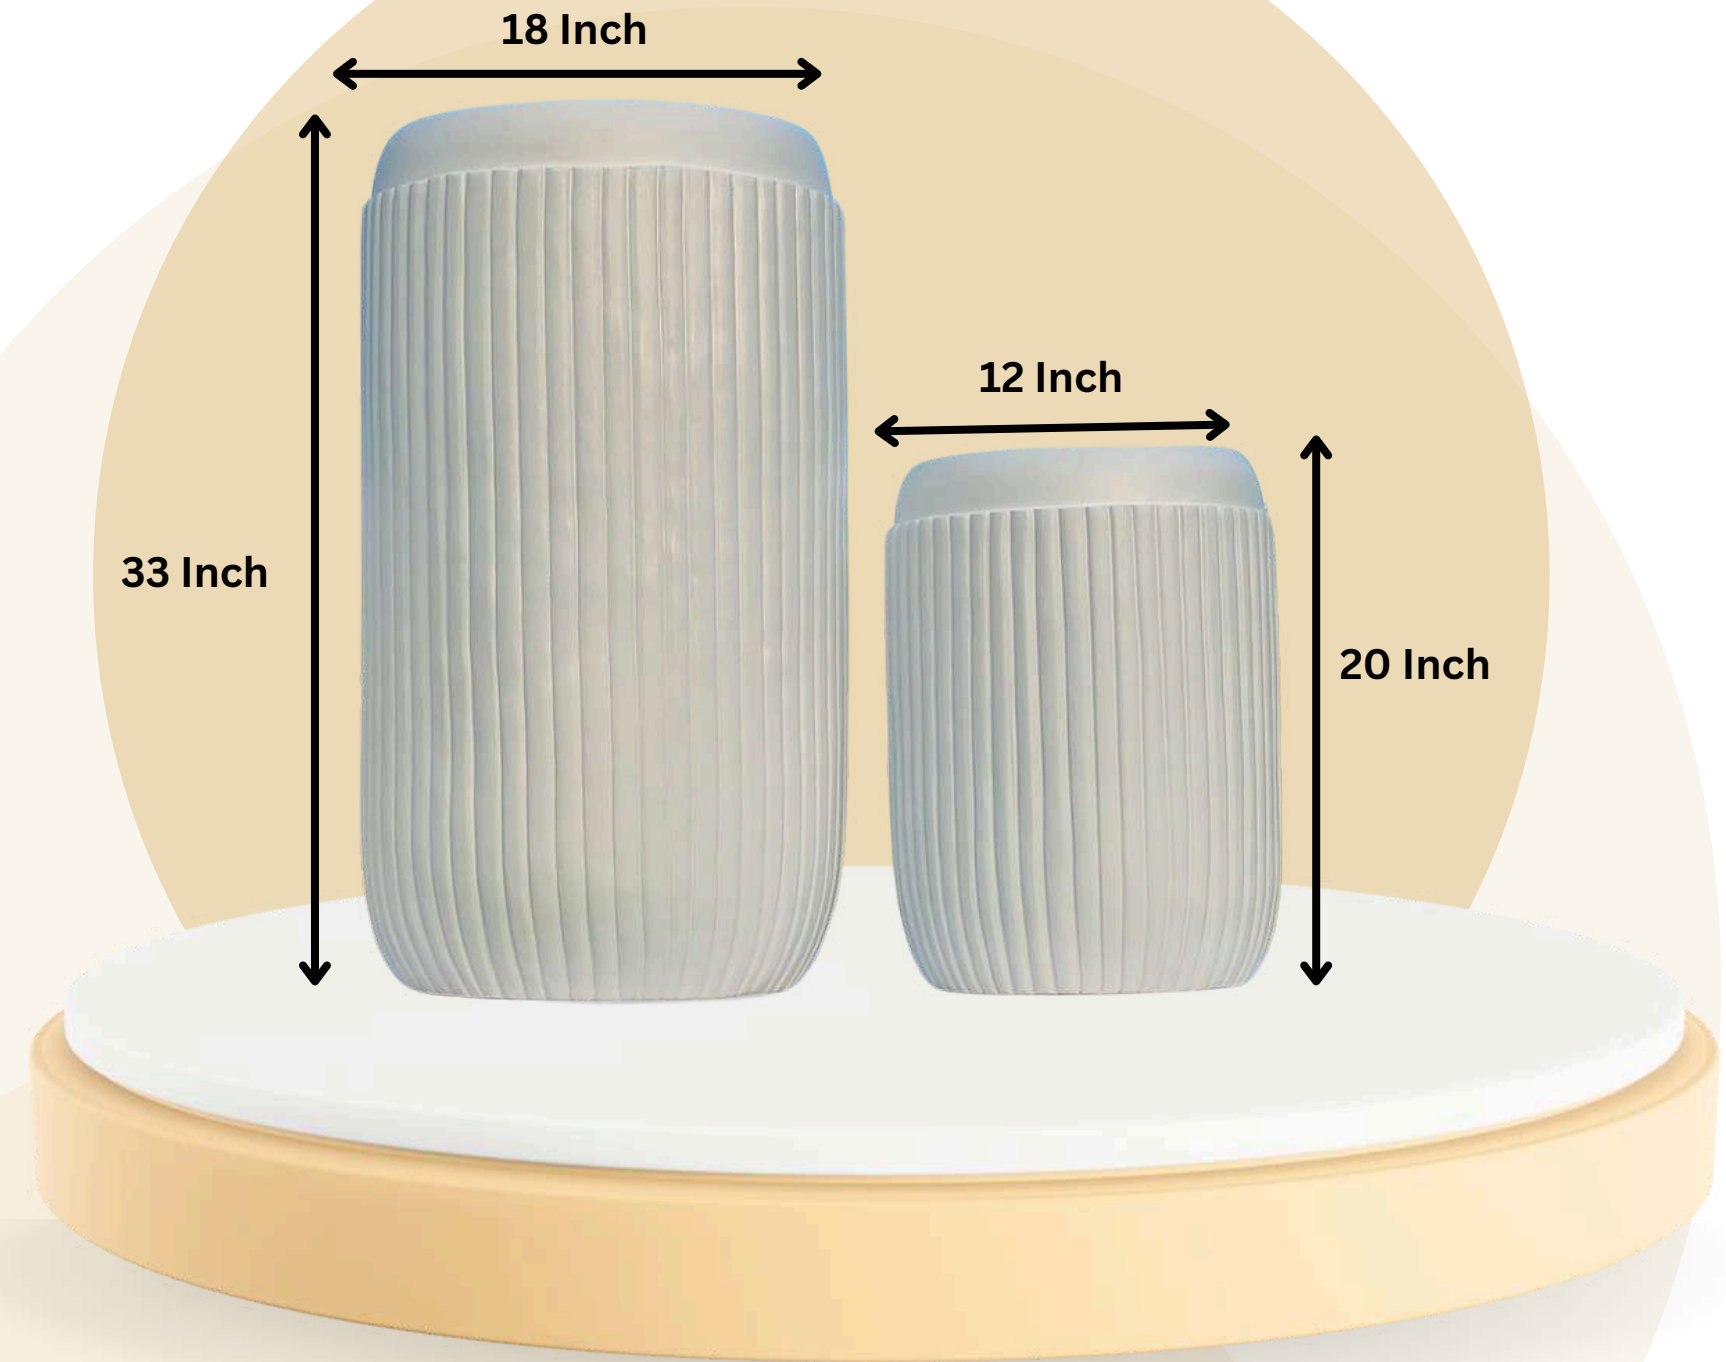

Also available in a variety of color choices to suit your personal style and preferences.

Type	Size (Inch.)
L	26X14
M	22X12
S	15X10

LUNA (White Matt)

Introducing **Aria**, the sleek and refined fiber planter available in **two sizes: 18x33 inches and 12x20 inches**. Its lightweight yet durable design makes it perfect for both indoor and outdoor use. The Aria planter is not just a beautiful addition to your space; it's highly functional with water resistance, ensuring your plants stay healthy in any environment. Whether placed in a garden, balcony, or living room, Aria blends style with practicality, offering plant lovers the perfect combination of elegance and functionality.

Also available in a variety of color choices to suit your personal style and preferences.

Type	Size (Inch.)
L	33X18
M	20X12

ARIA (White Matt)

ELORA (White Matt)

Type	Size (Inch.)
L	16X20

Introducing **Elora**, the sleek and refined fiber planter available in **16X20 inches**. Its lightweight yet durable design makes it perfect for both indoor and outdoor use. The Aria planter is not just a beautiful addition to your space; it's highly functional with water resistance, ensuring your plants stay healthy in any environment. Whether placed in a garden, balcony, or living room, Aria blends style with practicality, offering plant lovers the perfect combination of elegance and functionality.