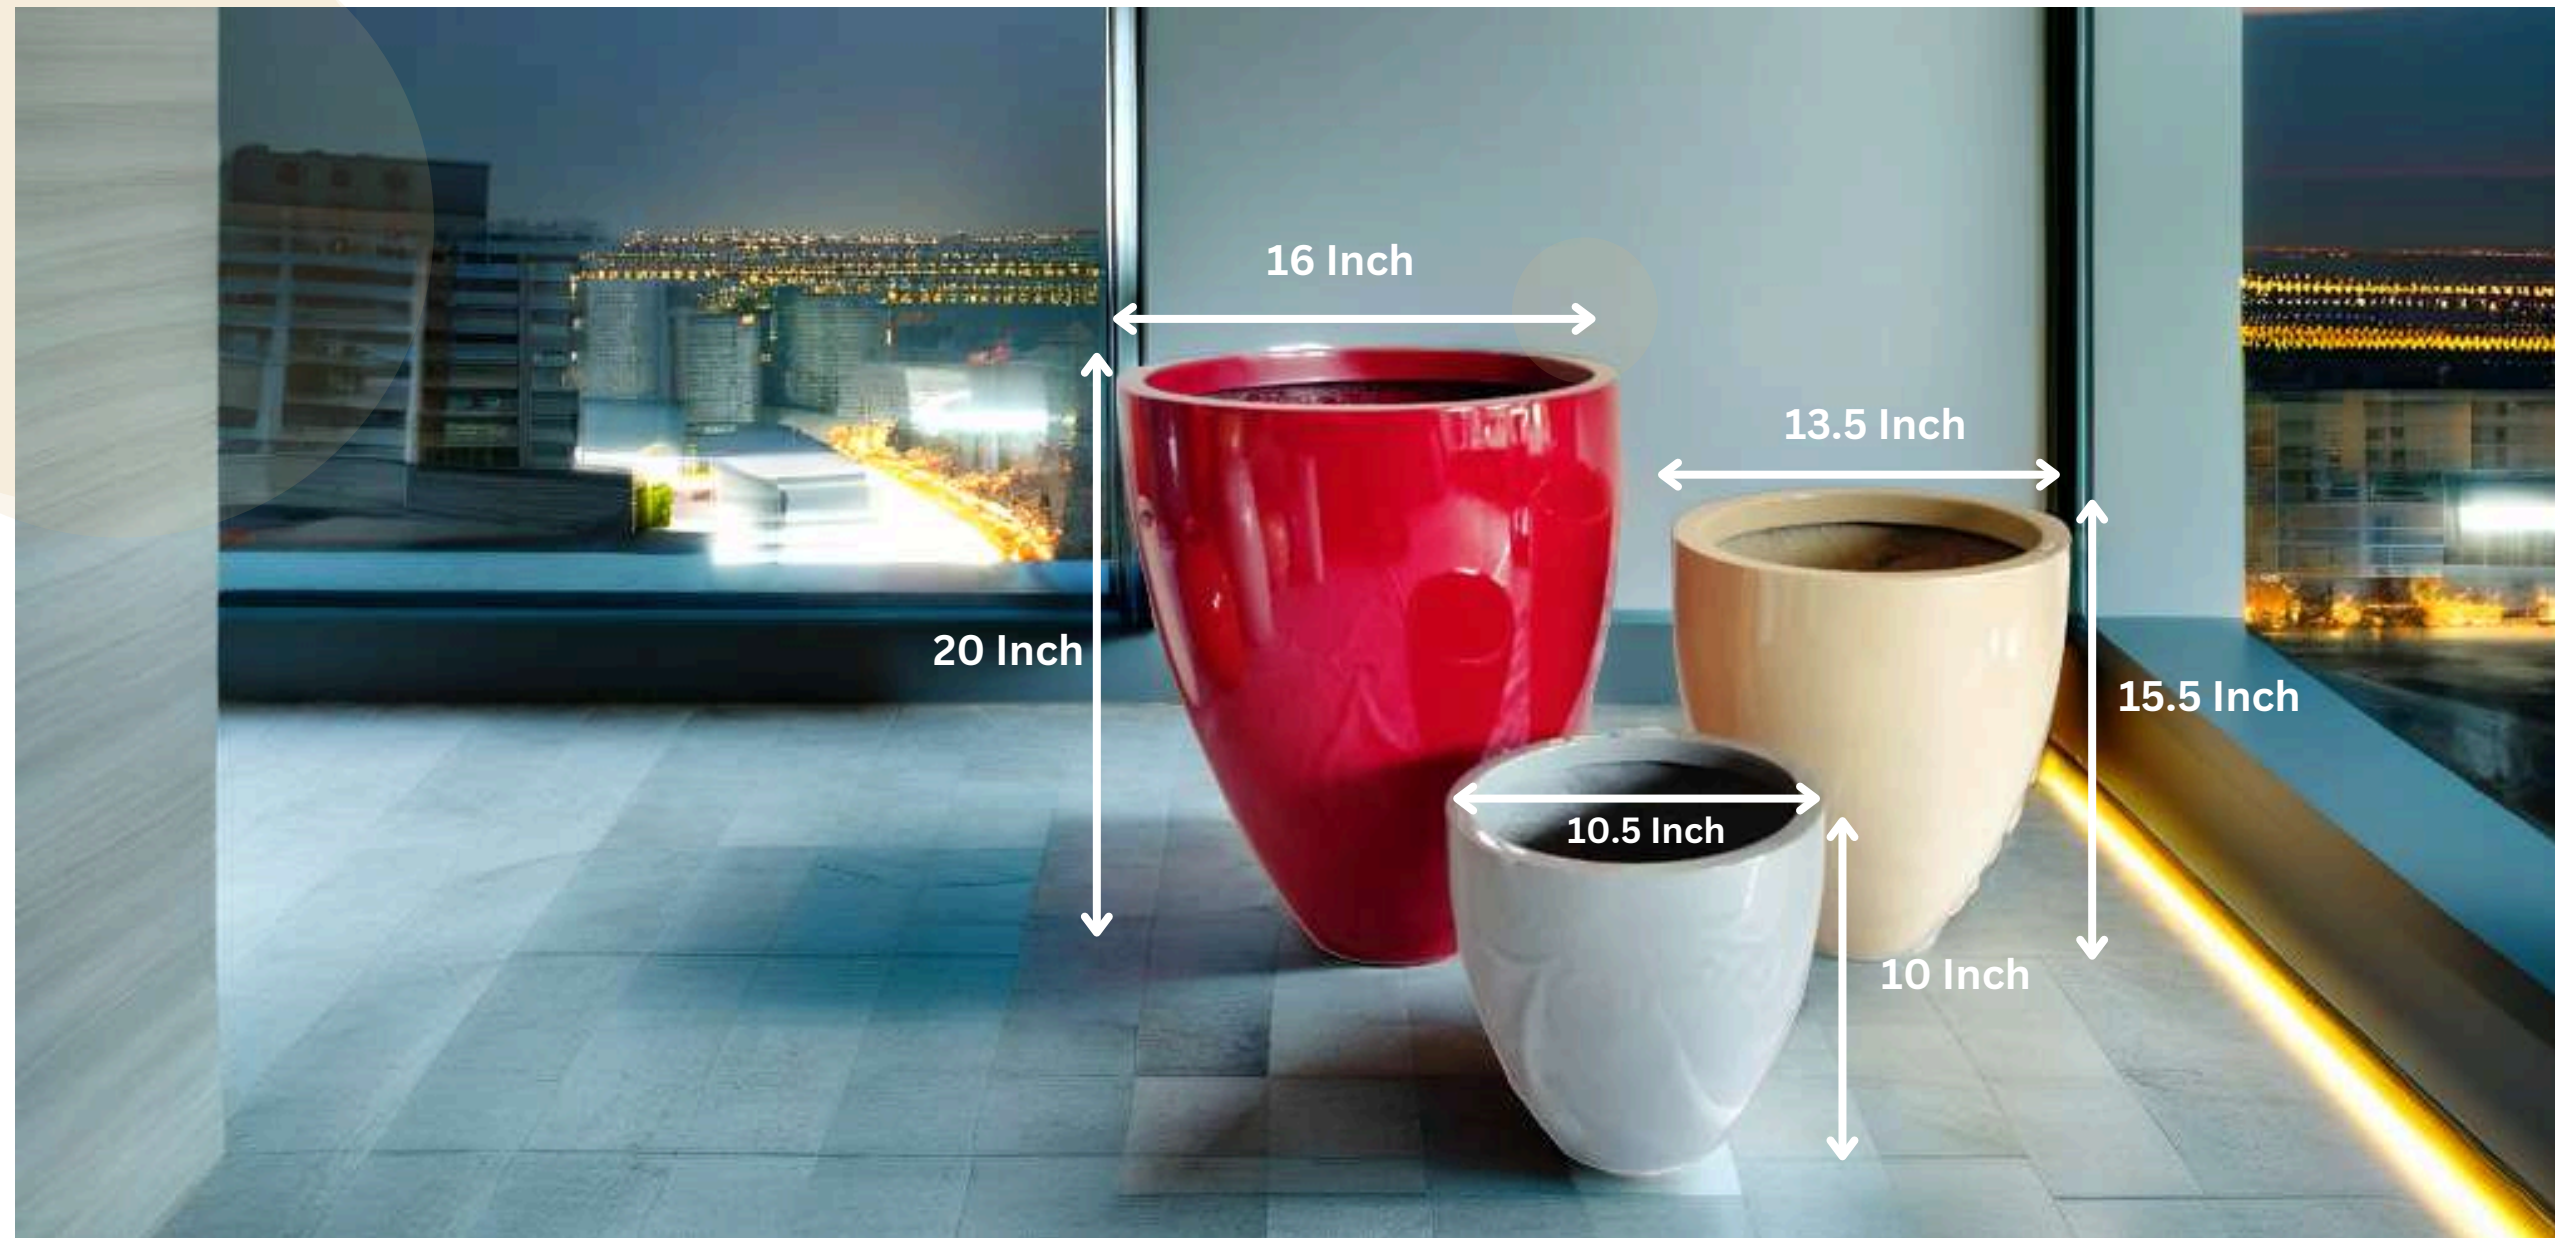

Also available in a variety of color choices to suit your personal style and preferences.

Type	Size (Inch.)
L	20X16
M	15X13.5
S	12X10

APPOH (Rustic)

APPOH (Glossy)

Introducing "APPOH" – the sleek and modern fiber flower pot available in three **sizes: 20X16 Inch, 15X13.5 Inch and 12X10 Inch**. Its lightweight design makes it perfect for indoor and outdoor use. With water and frost resistance, as well as excess water management, Appoh ensures your plants thrive in any environment. Beauty and functionality converge in Appoh – the perfect choice for plant lovers seeking style and practicality.

Also available in a variety of color choices to suit your personal style and preferences.

Type	Size (Inch.)
L	20X16
M	15X13.5
S	12X10

Introducing "**NESCO**" – the sleek and modern fiber flower pot available in three **sizes: 30X9.5 Inch, 24X9 Inch and 15X7 Inch**. Its lightweight design makes it perfect for indoor and outdoor use. With water and frost resistance, as well as excess water management, Nesco ensures your plants thrive in any environment. Beauty and functionality converge in Nesco – the perfect choice for plant lovers seeking style and practicality.