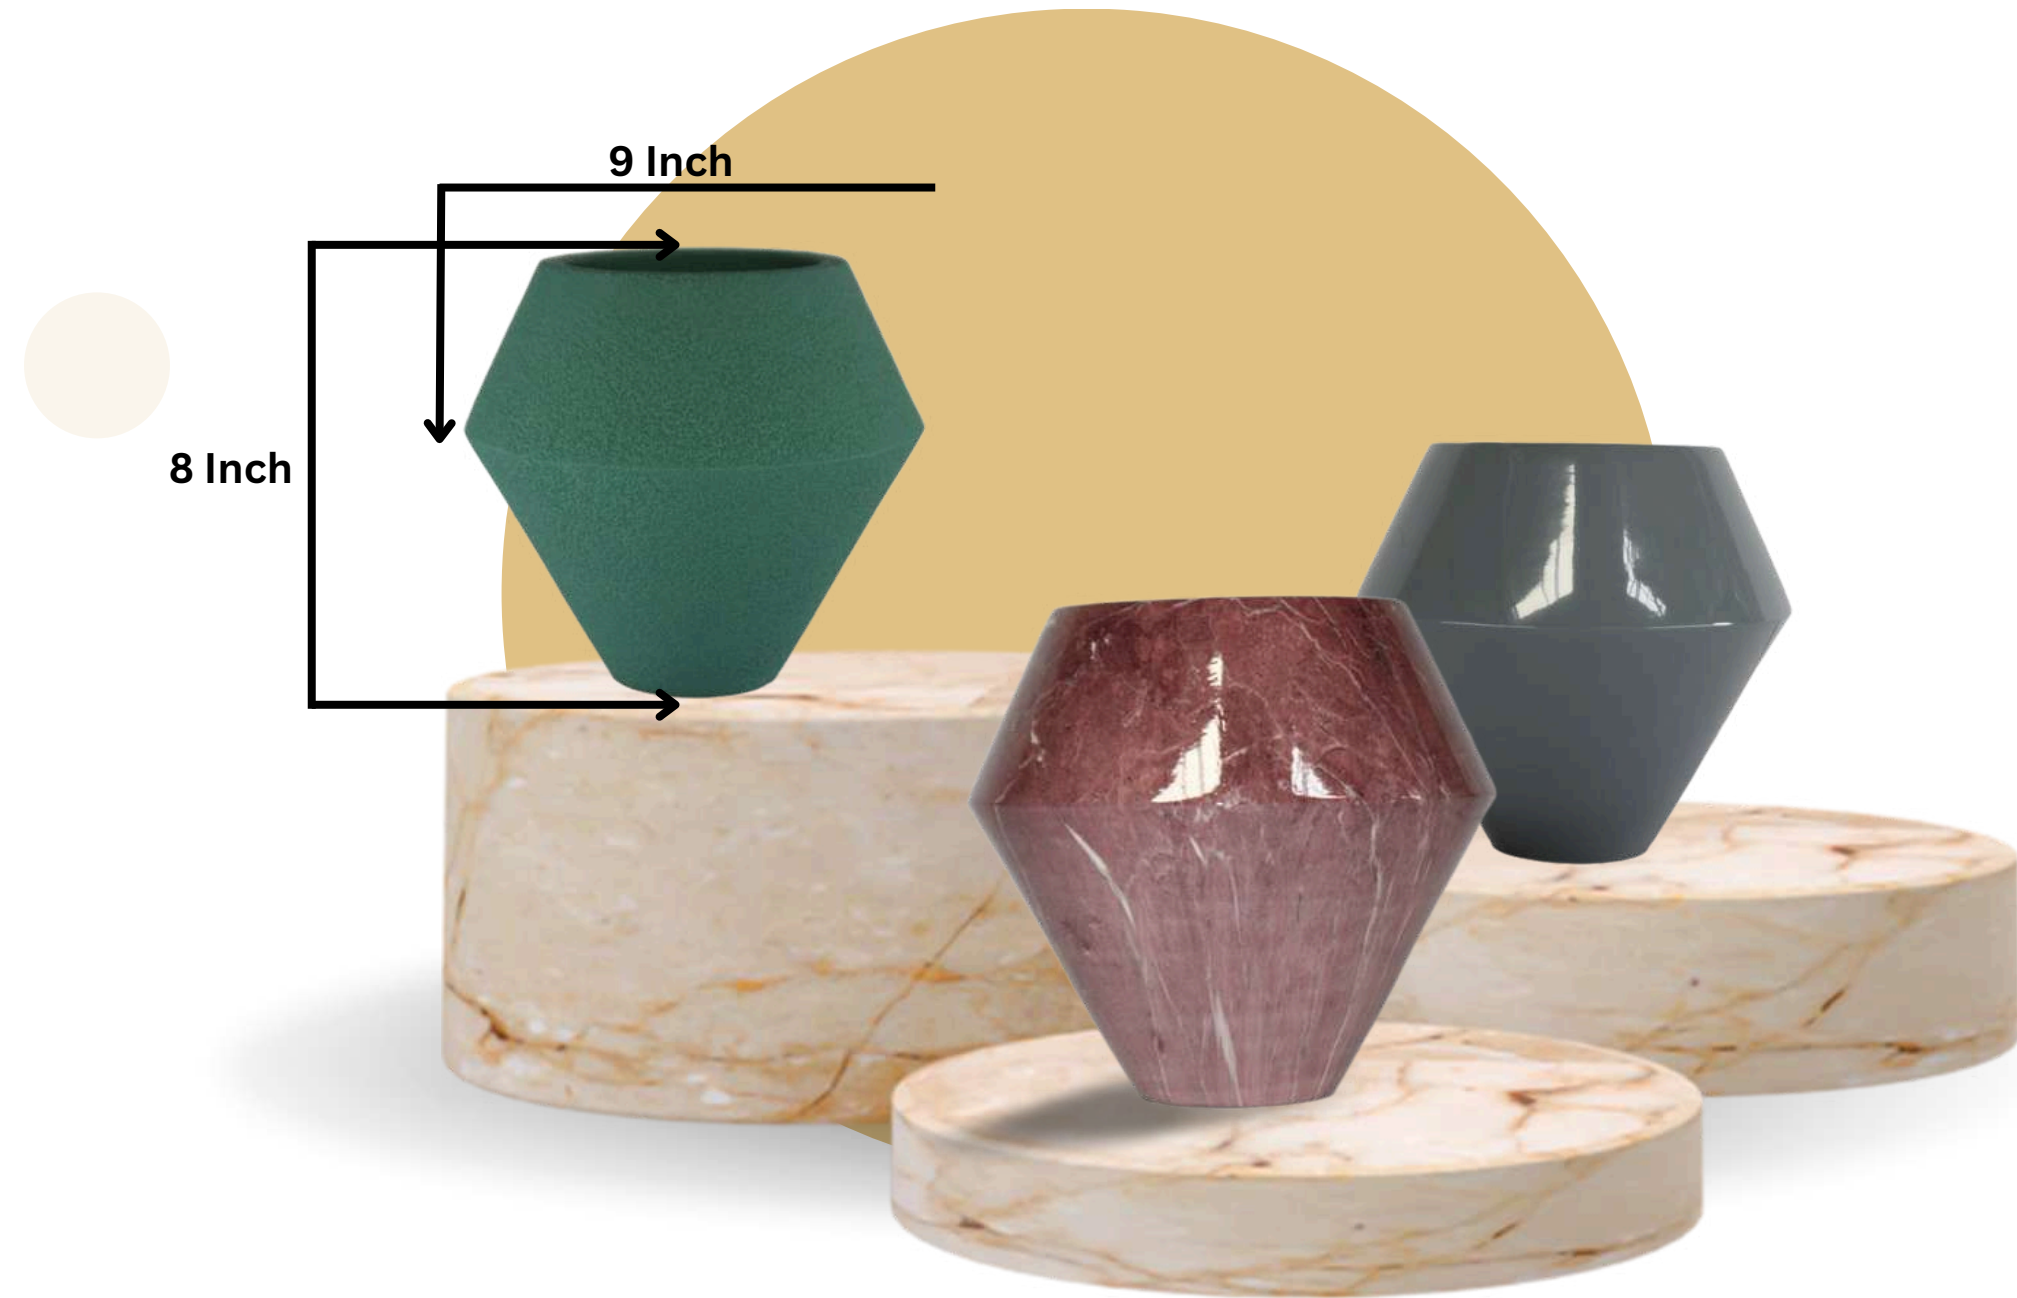

BONAMALI
Art Plantar

WWW.BONAMALI.COM

Introducing **"JORI"** – the sleek and modern fiber table flower pot available in three sizes: 12, 23, and 2*6. Its lightweight design makes it perfect for indoor and outdoor use. With water and frost resistance, as well as excess water management, Jori ensures your plants thrive in any environment. Beauty and functionality converge in Jori – the perfect choice for plant lovers seeking style and practicality.

Type	Size (Inch.)
○	8 Inch

** All rates above excluding GST, and transport charges will be additional. We deliver all over India.

JORI

Also available in a variety of Glossy color choices to suit your personal style and preferences.

Also available in a variety of Rustic color choices to suit your personal style and preferences.