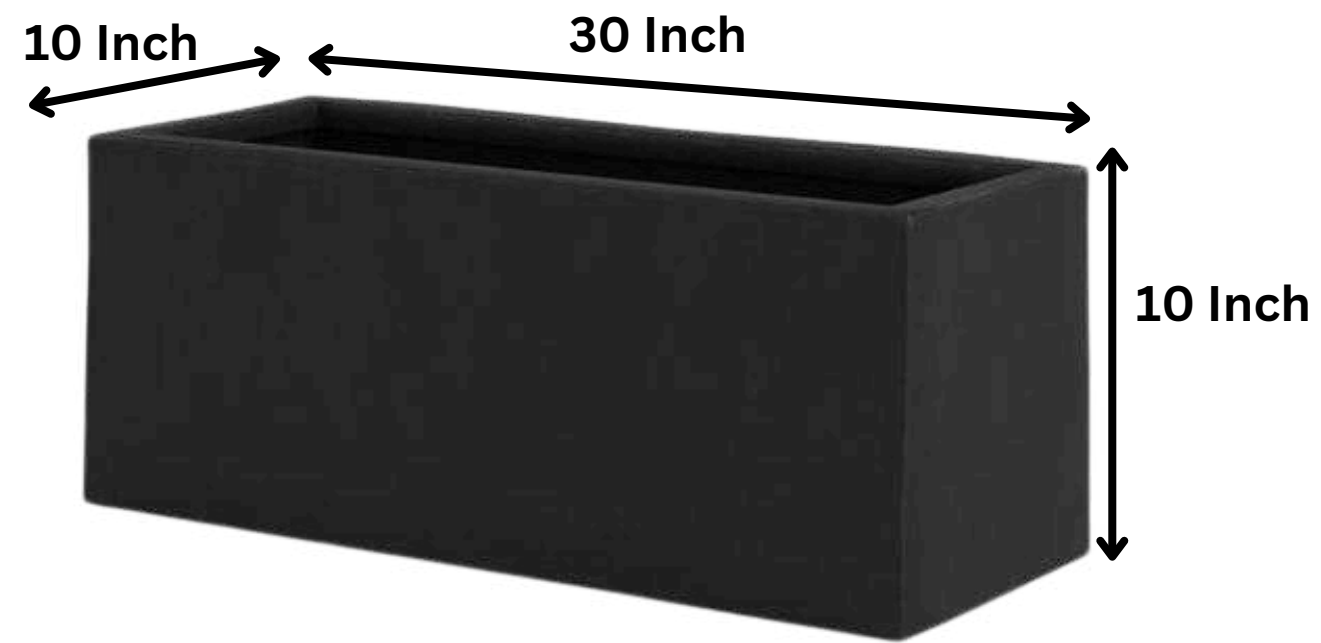

Type	Size (Inch.)
A	10X10X10
B	10X10X20
C	10X10X30
D	12X12X12
E	12X12X24
F	18X18X18
G	20X20X20

RENU